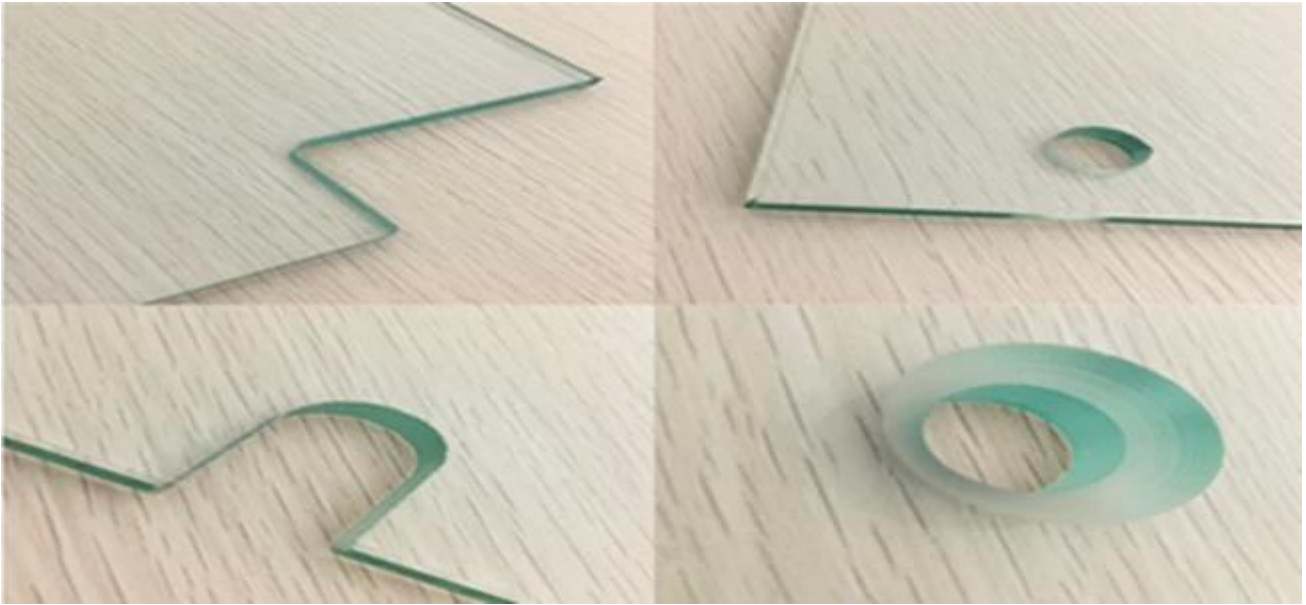

Different kinds of glass balustrade made by [SHENZHEN JIMY GLASS](#)