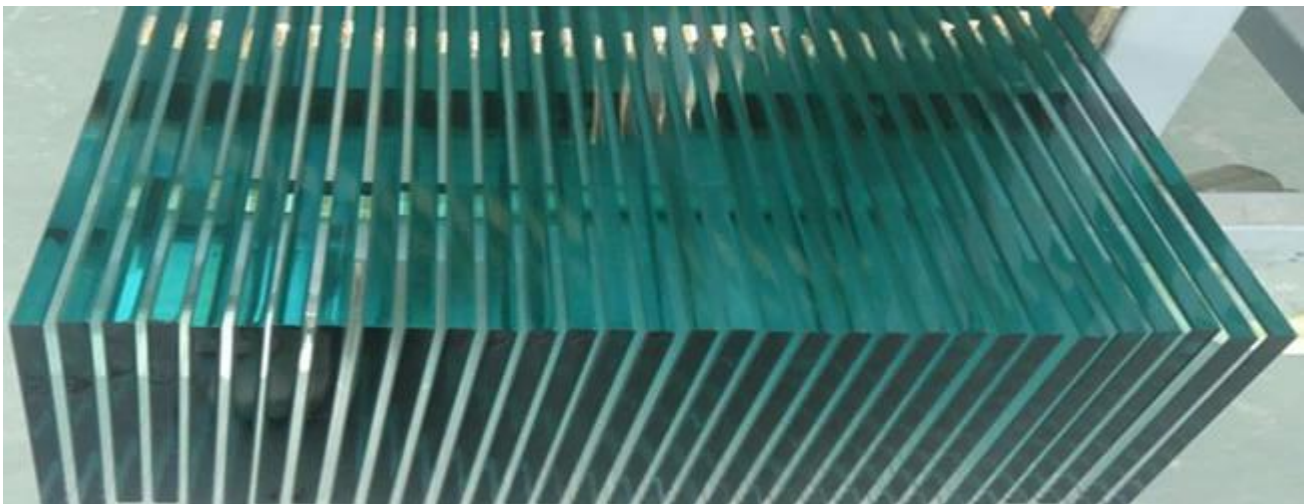

Specification of [15mm toughened glass railings](#):

Max size: 3000*8000mm

Available color: clear, green, blue, grey, bronze etc.

Available thickness: 6mm 8mm 10mm 12mm 15mm 19mm

Special requirement: drilling holes, edge polished, cutout can be done as customers' need.

Why choose toughened tempered glass as balustrade?

High strength: Using tempered glass as the glass railing is 5 times stronger than non- tempered glass. It will be not so easy to broken when impact by outside force.

High security: when breakage happened, toughened glass railings will break into small particles that do harmless to human body.

It's easy to clean and maintain.

What kind of tempered glass railings you can get from us?

As a one stop professional balustrade glass manufacturer with more than 20 years experience. The frameless railing glass you can get from us such as: clear tempered glass balustrade, [green tempered glass](#) fence, bronze toughened glass handrail, grey toughened glass balustrade, acid etched tempered glass railing, ultra clear hardened glass balustrade etc.

15mm toughened glass and drilling holes, cutout for balustrade