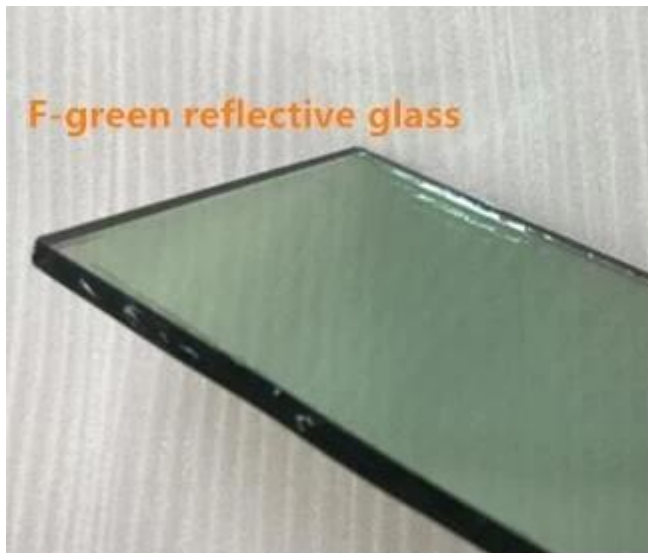

Glass warehouse in Jimmy Glass Factory