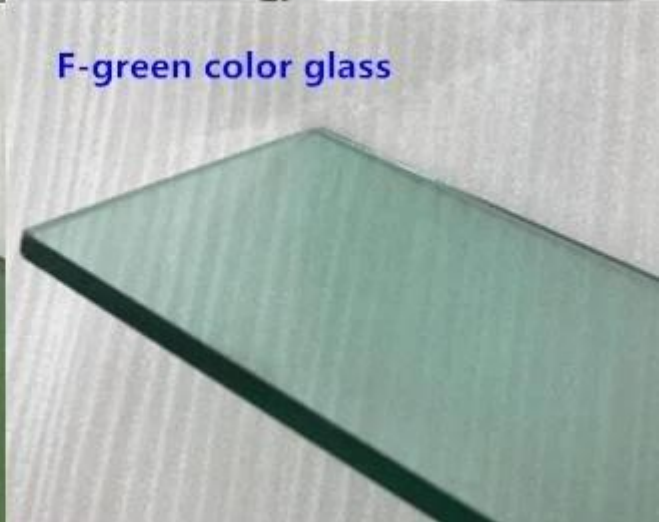

Glass warehouse in Jimmy Glass Factory