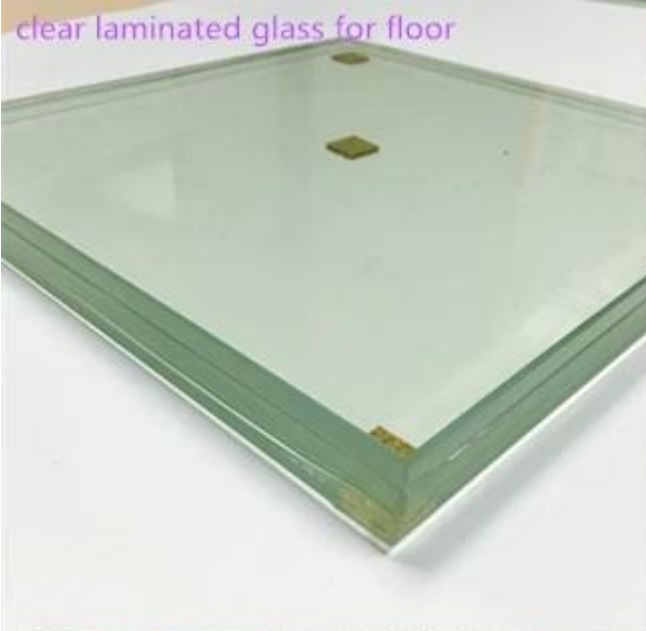

Special pattern laminated Anti slip glass stair

clear laminated glass for floor