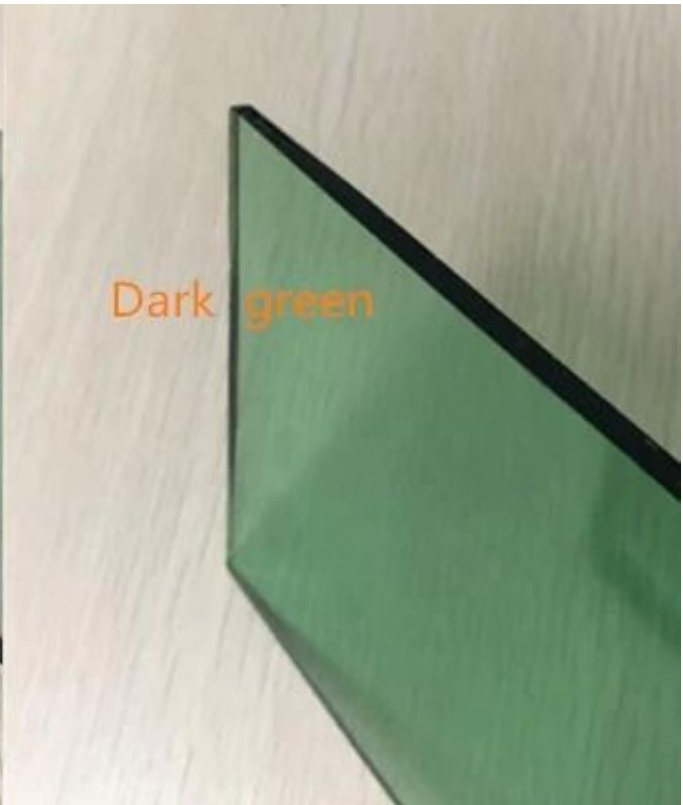

Glass warehouse by Jimy Glass Factory