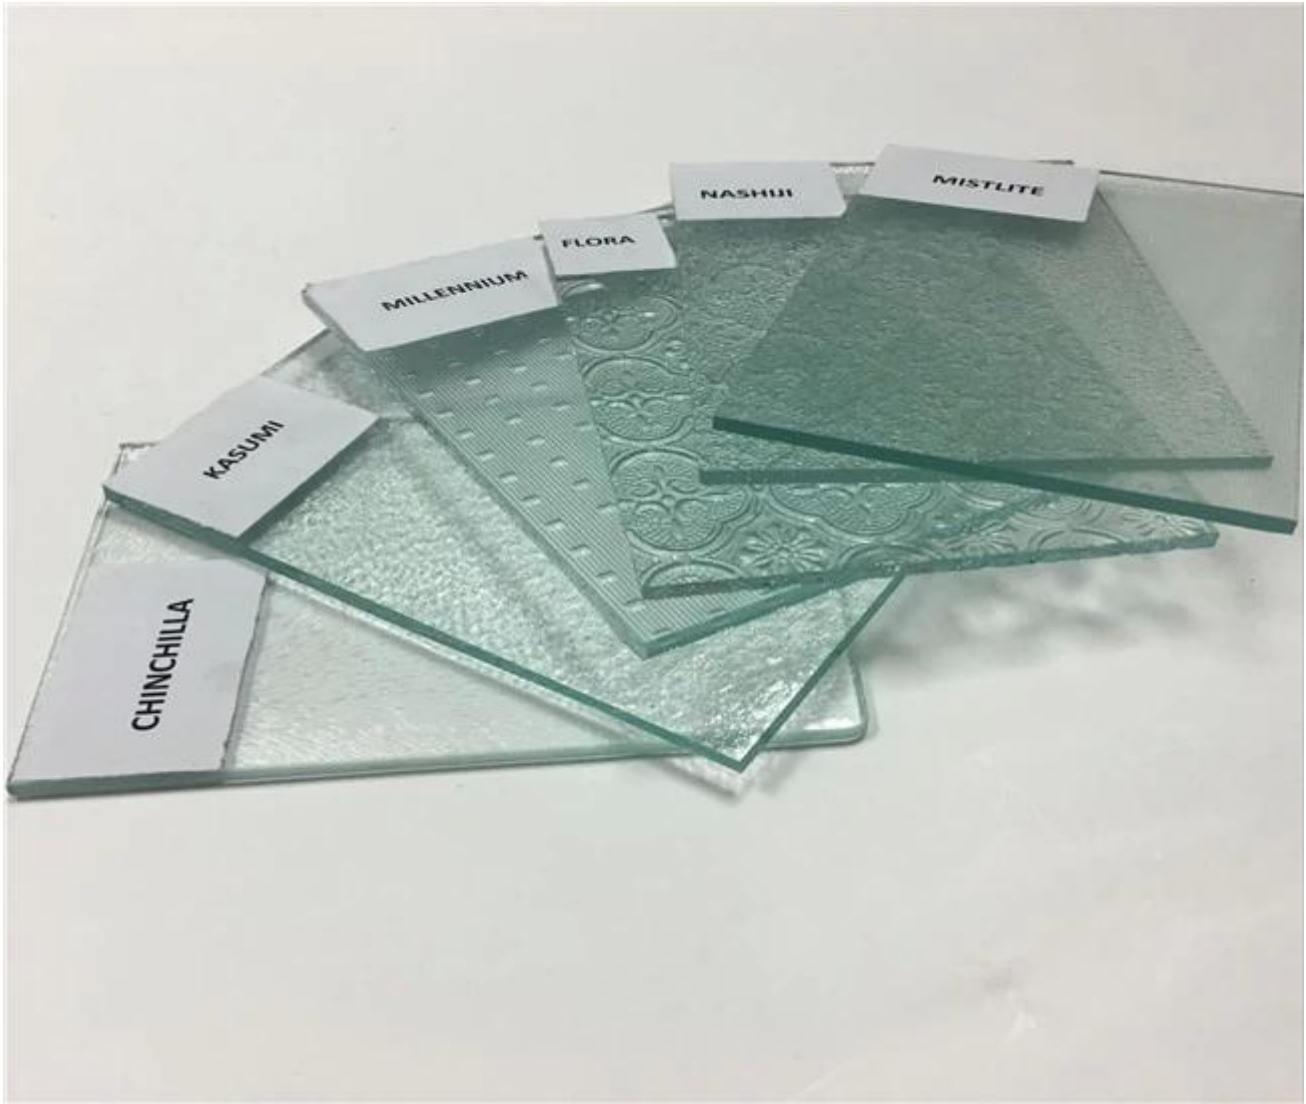

5mm clear Flora patterned glass directly use in doors , windows and furniture table