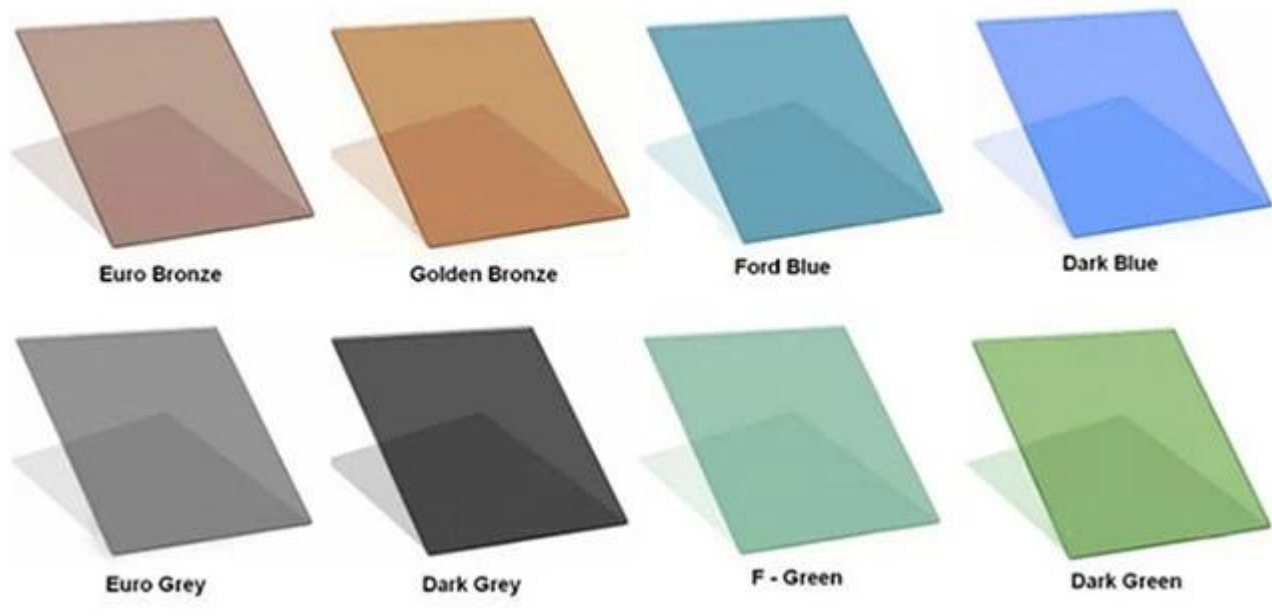

13.14mm 663pvb

Professional glass manufacturer

Professional glass manufacturer

1. 13.14mm, 10.76mm, 12.76mm, 13.52mm, 17.52mm, [21.52mm](#)...

2. ...

...pvb...

PVB Interlayer

JIMY