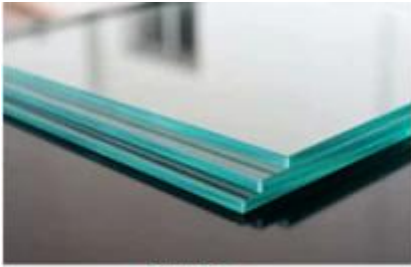

# 1/4 1/4

1/4 6mm 1/4 6mm

6mm 1/4 600 1/4 3-5 led 6.38mm 1/4 2 3mm

1/4 1/4

1/4 6mm

1/4 6.38mm

2440x4880mm 180x240mm 240x300mm 250x300mm 240x360mm 250x360mm 240x360mm

PVB

□□□□□□□□

*Flat Edge*

*Pencil Edge*

*Beveled Edge*

*Matt*

*Polish*

*Corner Round*

*Water Jet Cutting*