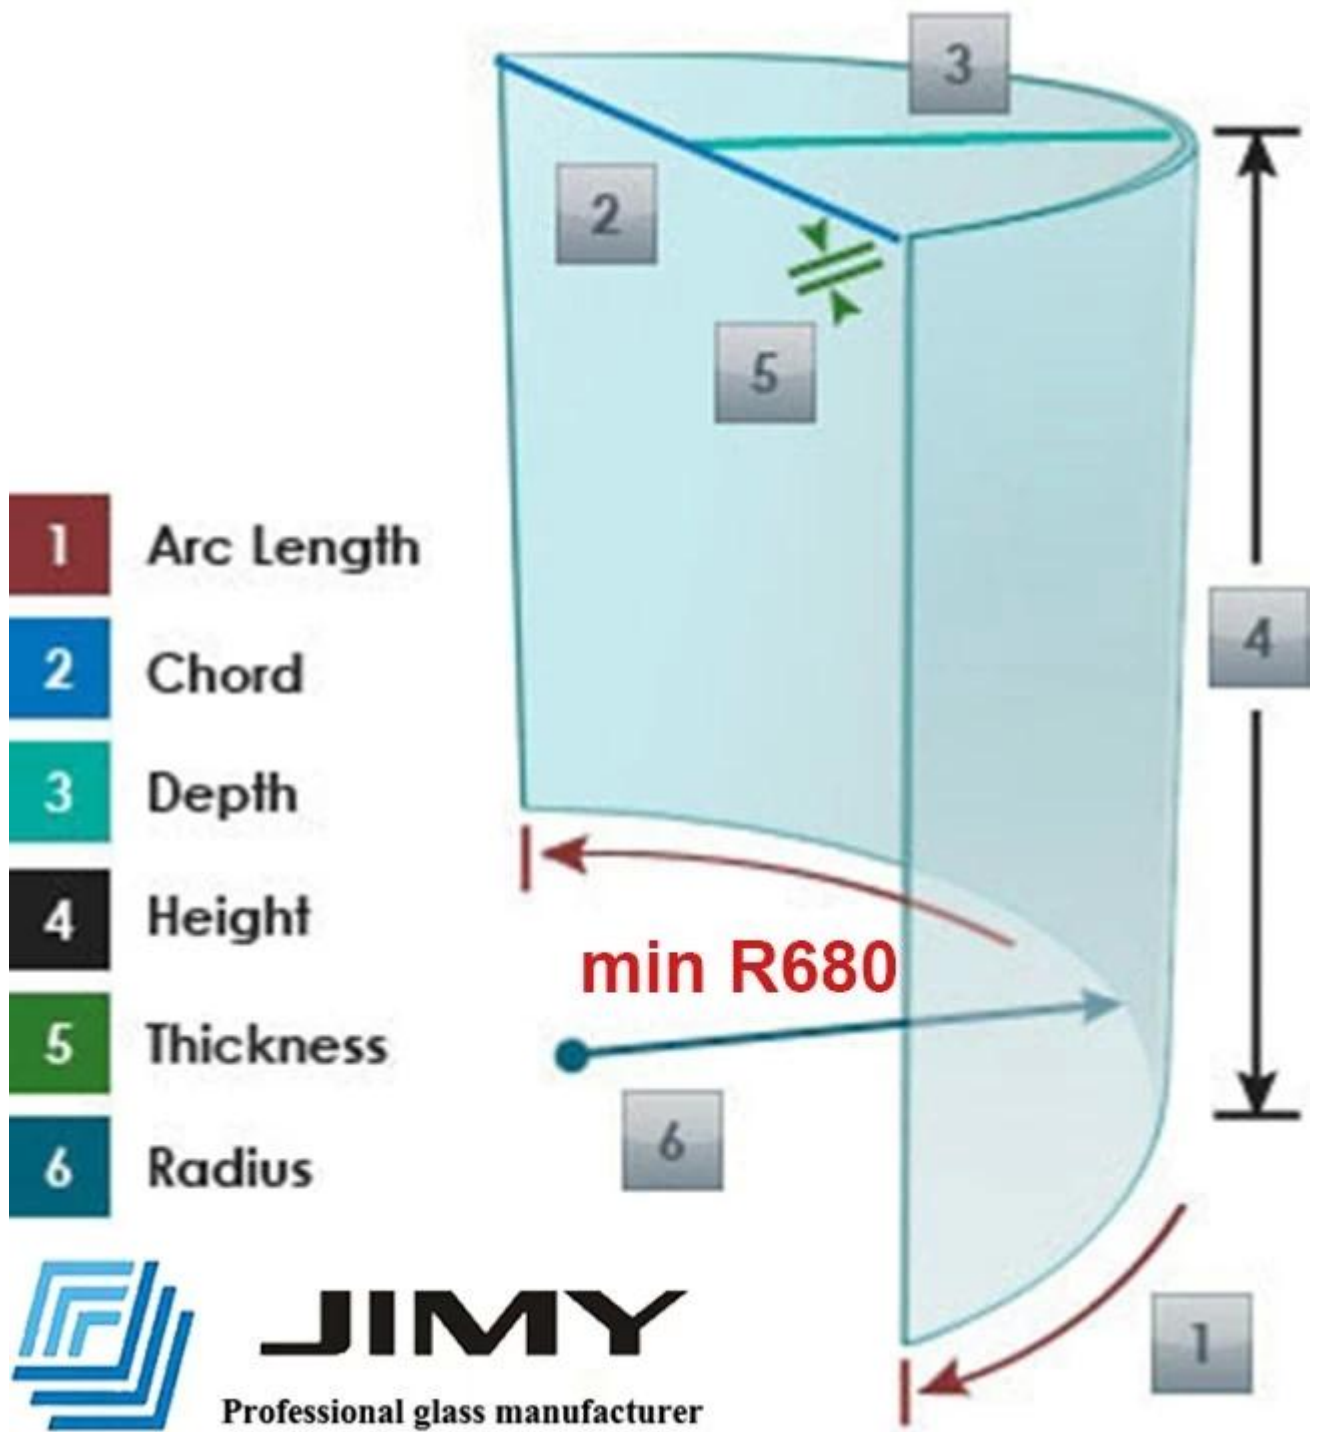

**JIMY**

Professional glass manufacturer

1000mm 700mm

Shenzhen Jimy Glass Co. 6mm 680mm

6 + 6 mm 2 6 mm PVB / SGP led

6 + 6 mm

1. annea led 35

2.

3.curved elegant