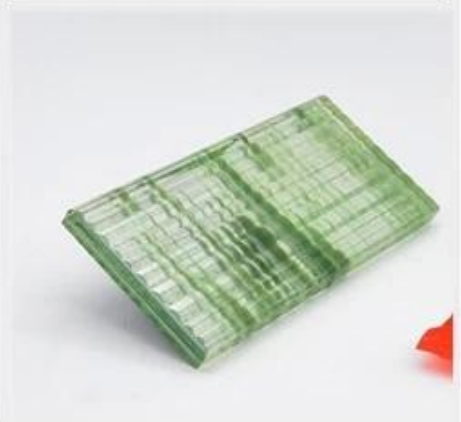

DECORATIVE GLASS

DIVERSE STYLES

Wired glass

landscape painting glass

Patterned glass

Carved glass

Decorative glass

Stained glass

molten glass

Laminated glass

striped glass

China High Quality Decorative Fabric Laminated Glass For Indoor Decoration

Fabric Laminated Glass also called art laminated glass, it is composed of two or more layers of glass which are bonded together with an interlayer using heat and pressure. As well as PVB or EVA interlayer, other materials such as colored interlayers, fabrics and metal meshes can be included for a myriad of possibilities. Fabric laminates give you the opportunity to capture a variety of rich fabrics between protective glass layers, you can capture the color and texture of the fabric with the strength & simplicity of glass. Often use in interior decoration.

Features

1. It is a type of safety glass that holds together when shattered, the interlayer keeps the fragments of glass still connect with each other and not fall down when broken, no harm to person.
2. It's wide range of patterns makes it highly suitable for decorative applications.
3. High adhesion, impact resistance, good durability and stronger sound insulation.
4. Can resist high temperature, moisture, ultraviolet, etc.

Easy to clean

The door of the majority family's door is made from ground glass, which can accumulate lampblack or dusty and hard to get clean. But wired glass can avoid this.

High safety

If the wired glass is broken, the fragments and sharp pieces are still sticking together with the middle membrane. It can effectively prevent the debris from being scattered and cause greater safety risks.