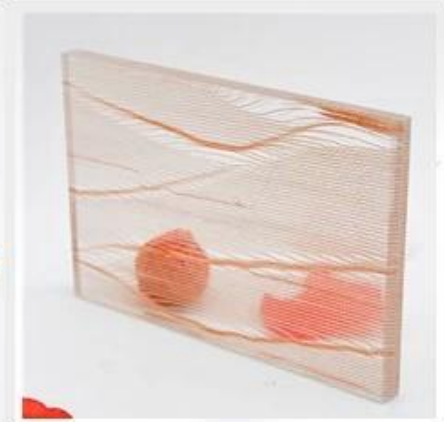

molten glass

Laminated glass

striped glass

China High Quality Decorative Fabric Laminated Glass For Indoor Decoration

Fabric Laminated Glass also called art laminated glass, it is composed of two or more layers of glass which are bonded together with an interlayer using heat and pressure. As well as PVB or EVA interlayer, other materials such as colored interlayers, fabrics and metal meshes can be included for a myriad of possibilities. Fabric laminates give you the opportunity to capture a variety of rich fabrics between protective glass layers, you can capture the color and texture of the fabric with the strength & simplicity of glass. Often use in interior decoration.

Product Description

Product type	Wired laminated glass, fabric laminated glass, art laminated glass, building laminated glass
Glass thickness	4+4mm, 5+5mm, 6+6mm, 8+8mm, 10+10mm, 12+12mm, 15+15mm, 19+19mm, or customized thickness
Glass color	Clear, ultra clear, or welcome to customize your color
Pattern	Choose from our samples or as your design
Holes and Edge	As your requirements
Application	Glass partition walls, shower screens, cabinet doors, hotel lobby, other places need to decorate
Packing	Strong export plywood crates to make sure safety delivery
Delivery time	7-15 working days after order is confirmed

Features

1. It is a type of safety glass that holds together when shattered, the interlayer keeps the fragments of glass still connect with each other and not fall down when broken, no harm to person.
2. It's wide range of patterns makes it highly suitable for decorative applications.
3. High adhesion, impact resistance, good durability and stronger sound insulation.
4. Can resist high temperature, moisture, ultraviolet, etc.