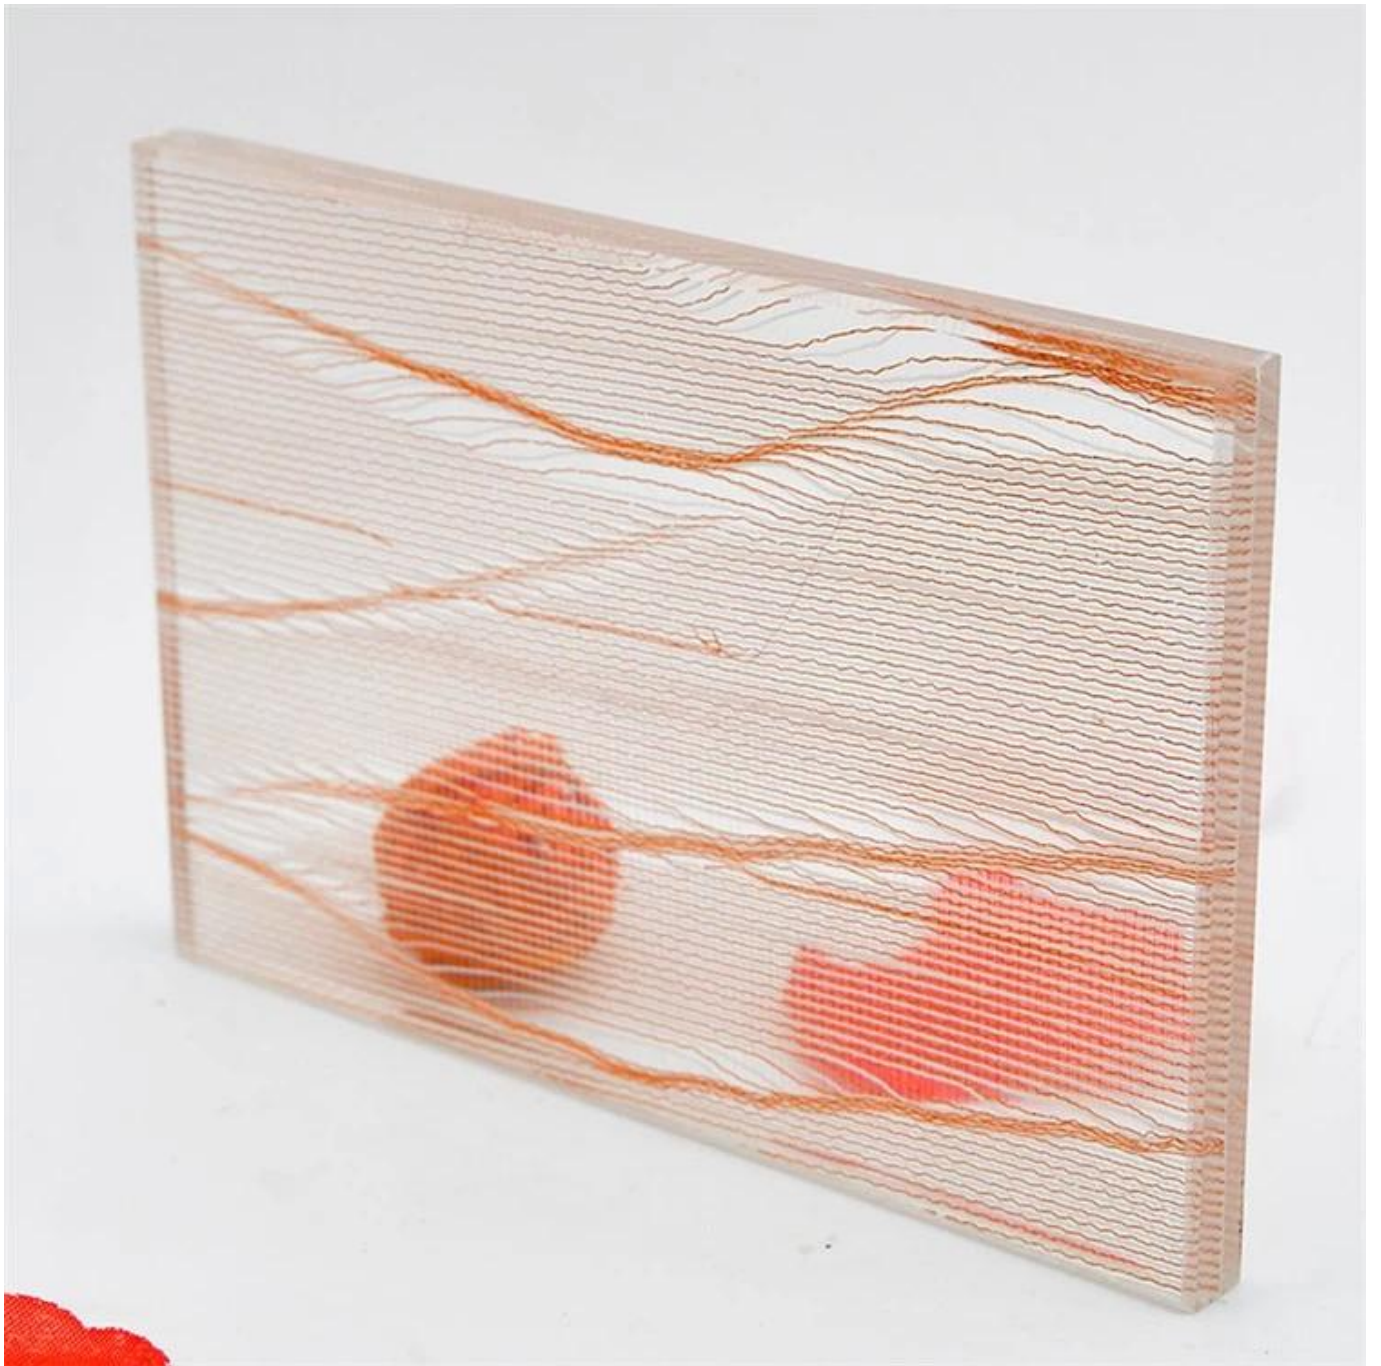

molten glass

Laminated glass

striped glass

China High Quality Decorative Fabric Laminated Glass For Indoor Decoration

Fabric Laminated Glass also called art laminated glass, it is composed of two or more layers of glass which are bonded together with an interlayer using heat and pressure. As well as PVB or EVA interlayer, other materials such as colored interlayers, fabrics and metal meshes can be included for a myriad of possibilities. Fabric laminates give you the opportunity to capture a variety of rich fabrics between protective glass layers, you can capture the color and texture of the fabric with the strength & simplicity of glass. Often use in interior decoration.

Features

1. It is a type of safety glass that holds together when shattered, the interlayer keeps the fragments of glass still connect with each other and not fall down when broken, no harm to person.
2. It's wide range of patterns makes it highly suitable for decorative applications.
3. High adhesion, impact resistance, good durability and stronger sound insulation.
4. Can resist high temperature, moisture, ultraviolet, etc.

Easy to clean

The door of the majority family's door is made from ground glass, which can accumulate lampblack or dusty and hard to get clean. But wired glass can avoid this.

High safety

If the wired glass is broken, the fragments and sharp pieces are still sticking together with the middle membrane. It can effectively prevent the debris from being scattered and cause greater safety risks.