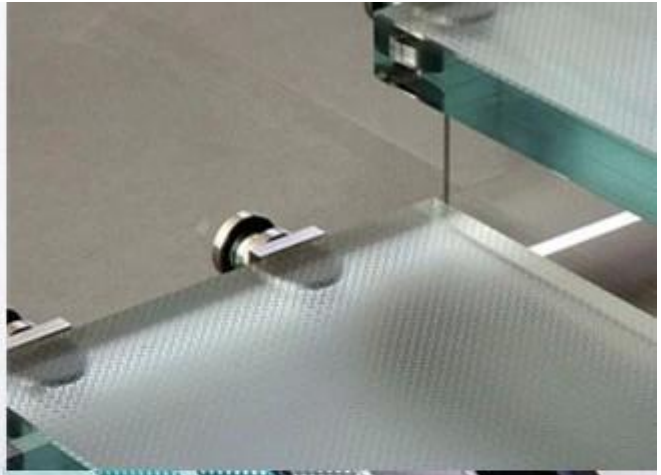

8 + 15 + 8mm PVB

8 + 15 + 8mm PVB

8 + 15 + 8mm

1. 8mm + 15mm + 8mm
2. 3mm 4mm 5mm 6mm 8mm 10mm 12mm 15mm 19mm
3. mosite
4. UR5.PVB sgp
6. 3300 * 8000mm

31 mm

1. edgework
2. 31mm
3. 31mm
4. 31mm
5. 31mm
6. 31mm
7. 31mm

31

31

31

31

31

8 + 15 + 8mm 8 + 8 + 8mm 6 + 6 + 6mm 10 + 10 + 10mm

8 + 15 + 8mm

8mm + 15mm + 8mm

Anti-skid laminated glass floor by JIMY Glass