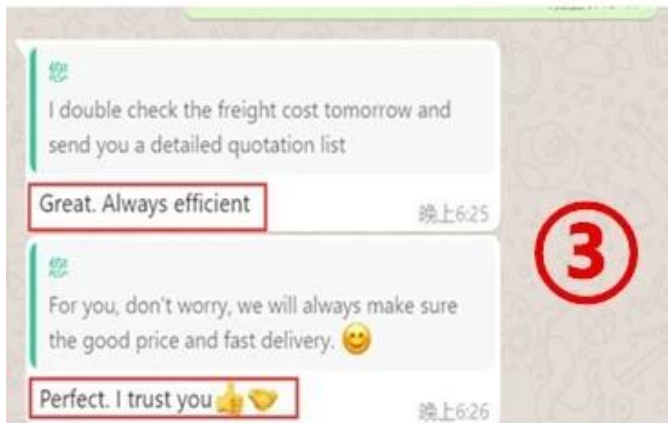

Production Applications

Fabric laminated glass can be used in Glass Partitions, Glass Stairs, Glass Balustrades, Wall Panels, Kitchen Glass, Glass Table Top, Children's room, Application design and other furniture products.