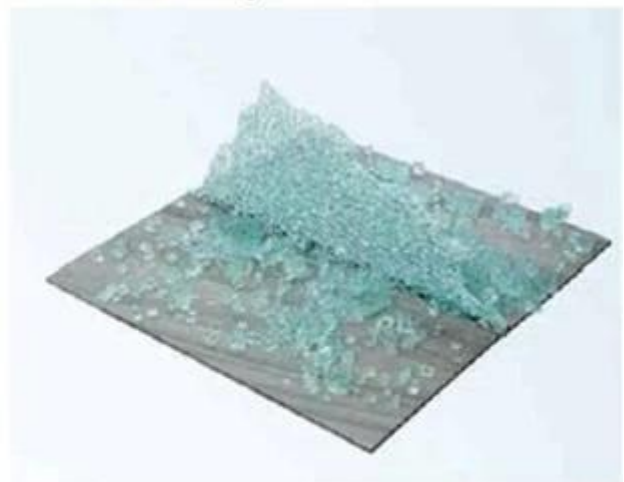

Laminated Glass with PVB Interlayer

Tempered Glass