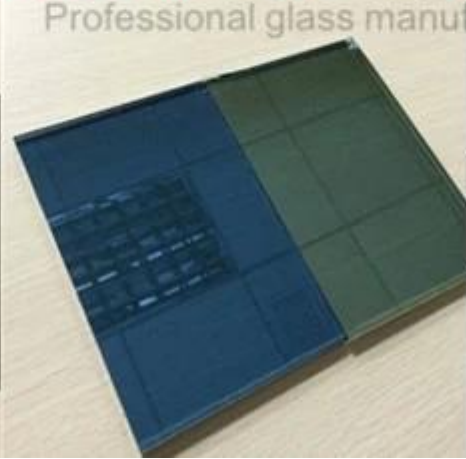

Jimmy Glass

Euro bronze coated glass

Dark green reflective glass

F green coated glass

Light grey reflective glass

Dark blue reflective glass

Dark grey reflective glass

Jimmy Glass