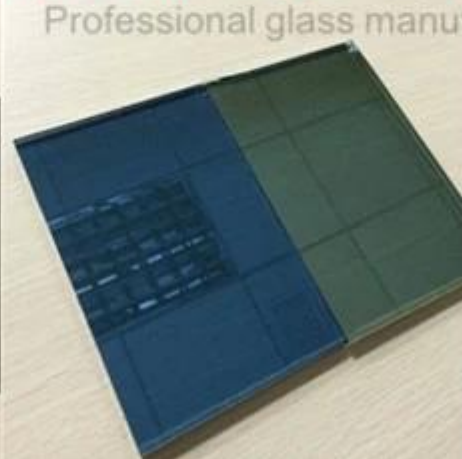

Jimmy Glass

Euro bronze coated glass

Dark green reflective glass

F green coated glass

Light grey reflective glass

Dark blue reflective glass

Dark grey reflective glass

Jimmy Glass