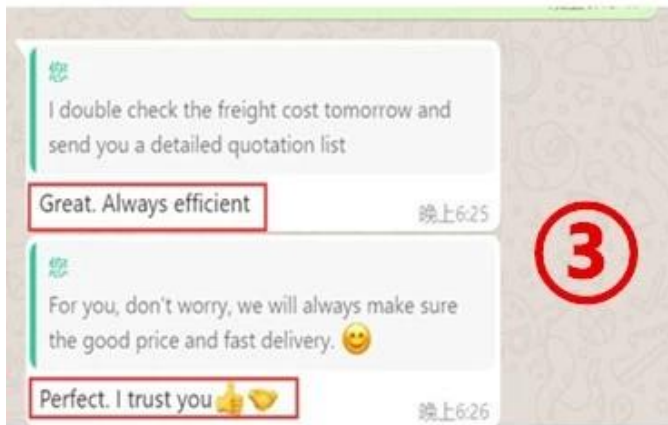

Production Applications

Fabric laminated glass can be used in Glass Partitions, Glass Stairs, Glass Balustrades, Wall Panels, Kitchen Glass, Glass Table Top, Children's room, Application design and other furniture products.