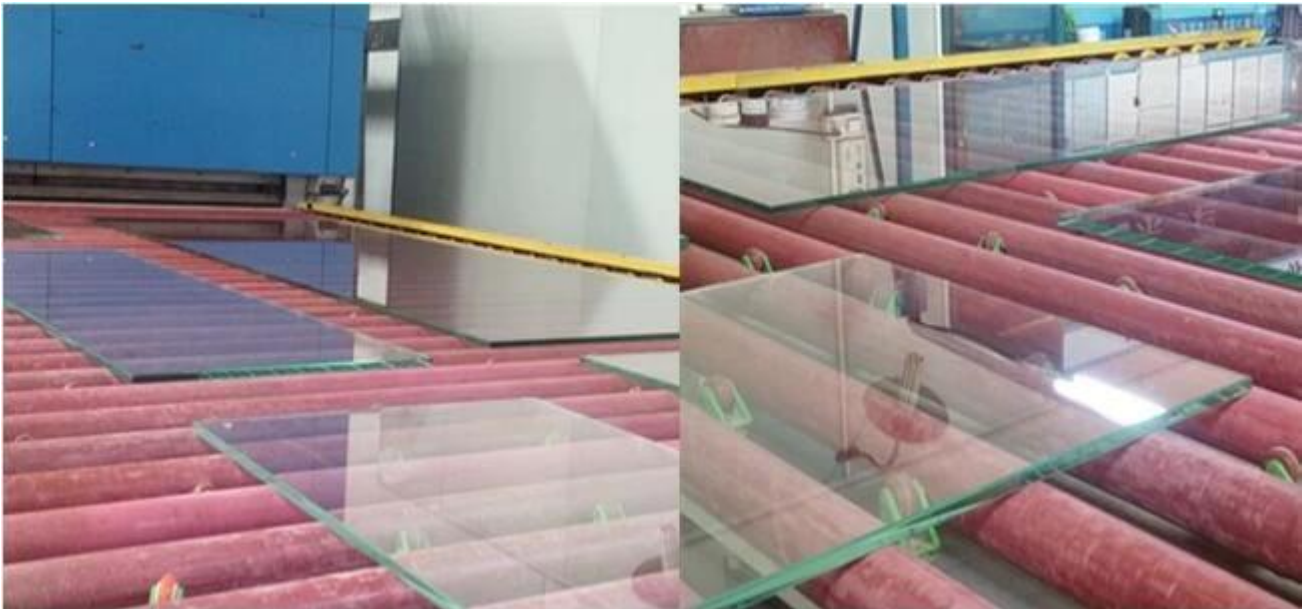

Between 19mm extra clear tempered glass and 19mm [low iron float glass](#)

1. Safety: 19mm extra clear tempered glass, when it is broken by outside force, the small shatter is not sharp, reduce the harmful to minimum for humans.
2. Stronger: 19mm super white toughened glass, it is more than 4-5 times stronger than 19mm low iron float glass.
3. 19mm extra clear tempered glass, the size need to be confirmed before tempering, once tempered, it can't be cut again. 19mm low iron float glass, it can be cut at any size by your side and install.
4. The size for 19mm extra clear tempered glass: max size in 3300*8000mm, any customized size. The size for 19mm low iron float glass, available in 2140*3300mm 2140*3660mm 2250*3300mm 2250*3660mm 2440*3300mm 2440*3660mm...

Applications of 19mm extra clear tempered glass

1. 19mm extra clear tempered glass, widely for balustrade, partition wall, fish tank, table top, etc.
2. 19mm super white toughened glass made as 19+19mm super white tempered laminated glass, widely for high level building, like skylight, handrail, balustrade, etc.

19mm super white toughened glass

Tempered Glass Production Line

Tempered glass warehouse by Jimmy Glass

Packaging and Loading by Jimmy Glass