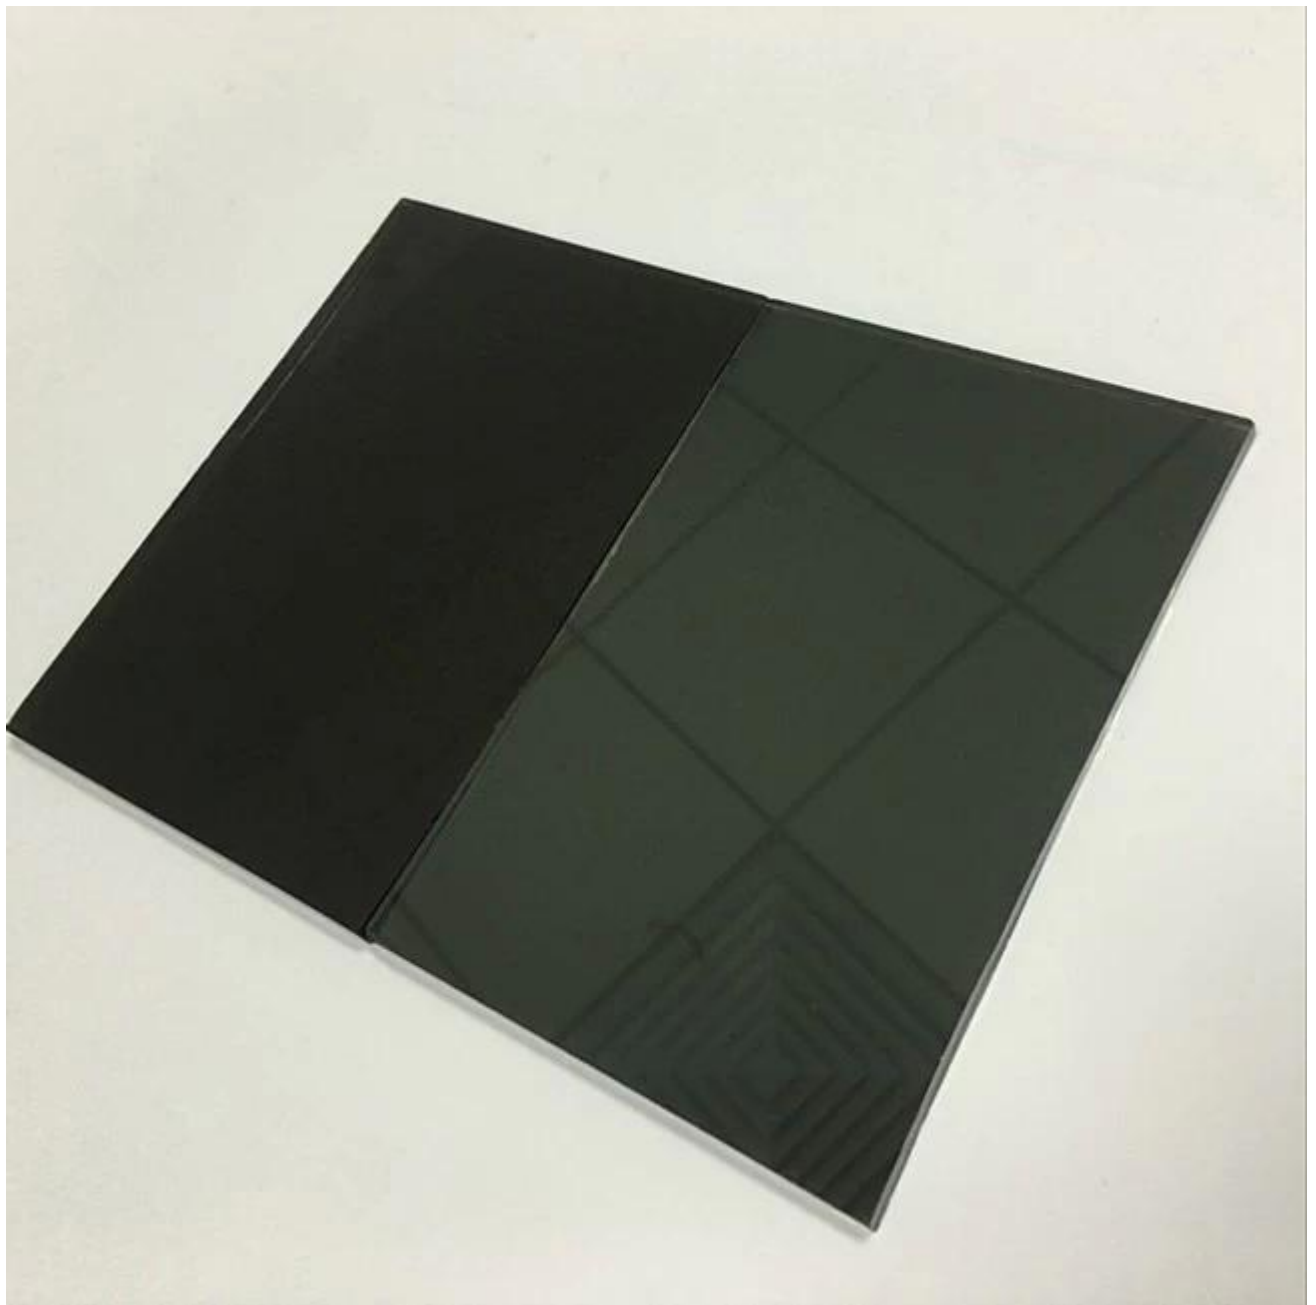

Dark Grey Reflective Curtain Wall Insulated Glass