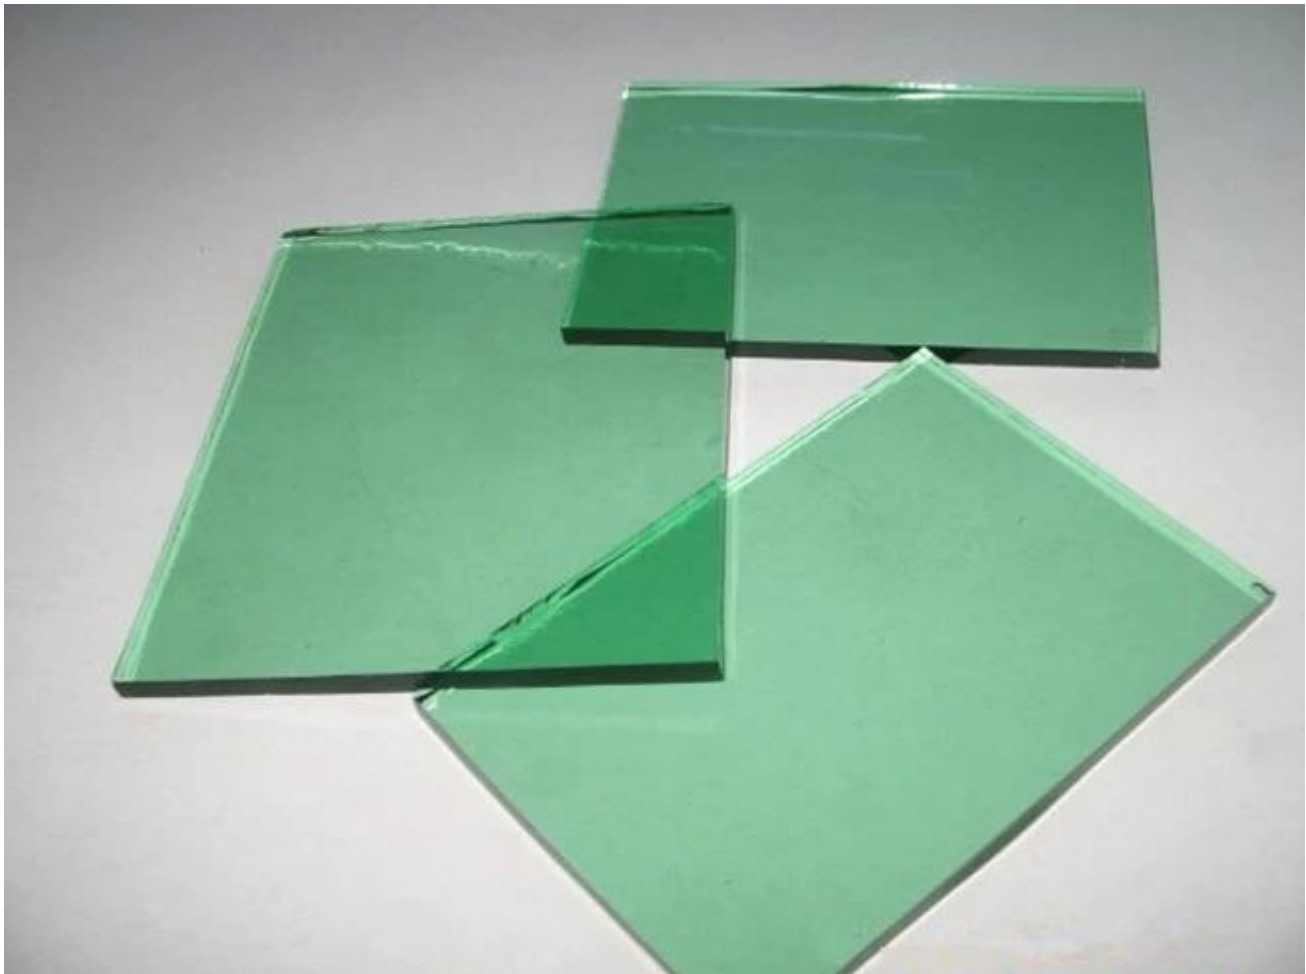

Solarium
Mirrors
Tabletops
Skylights
Handrails
Atriums
Curtain wall
Furniture applications

5mmF-green tinted float glass can processed into below glass type?

5mm french green tinted mirror glass
[5mm french green tinted tempered glass](#)
5mm french green tinted frosted glass
5mm light green silk-screened glass
5mm french green tinted acid etched glass
french [green tinted laminated glass](#)
french green tinted tempered laminated glass
5+9A+5mm french green tinted tempered Insulated glass

5mm light green tinted float glass