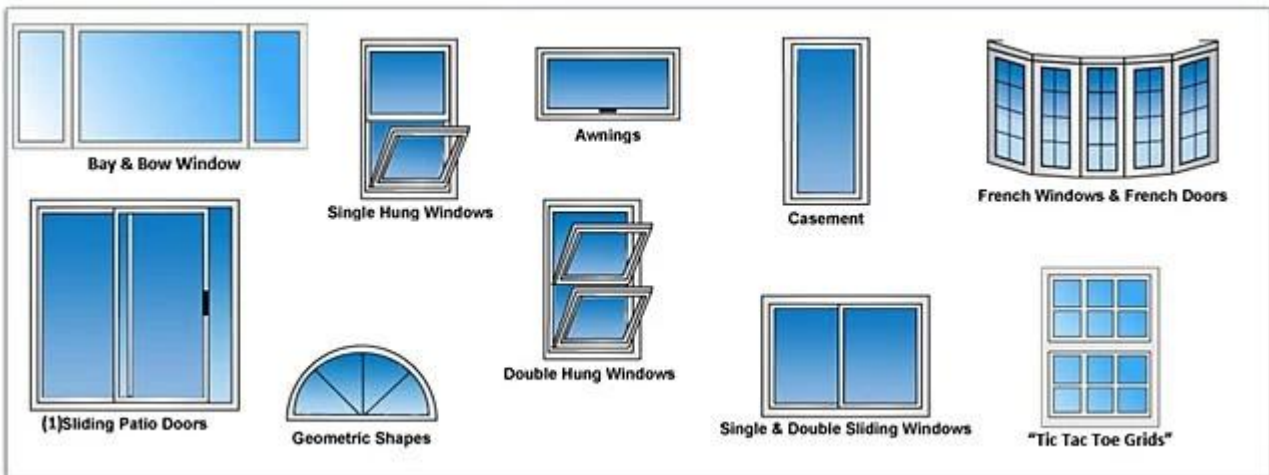

Tempered glass suitable for more window type: