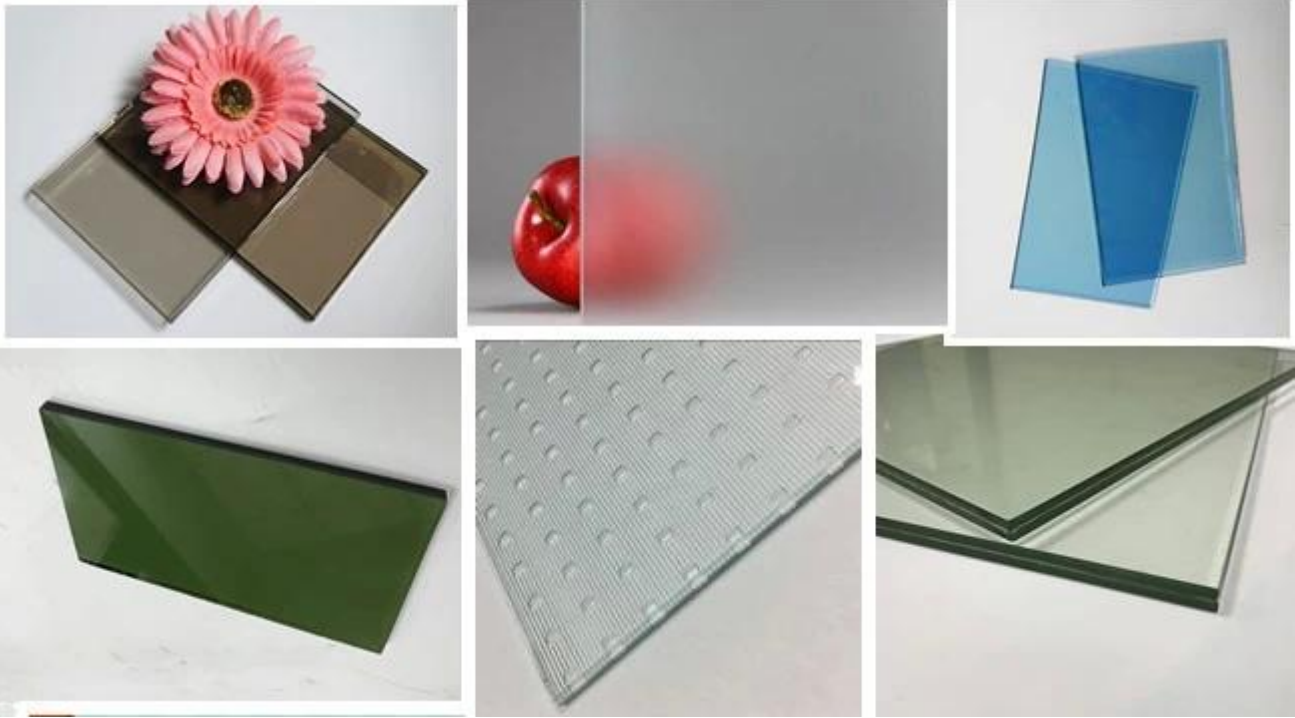

Tempered glass suitable for more window type:

Safety tempered glass factory supply high quality window glass: