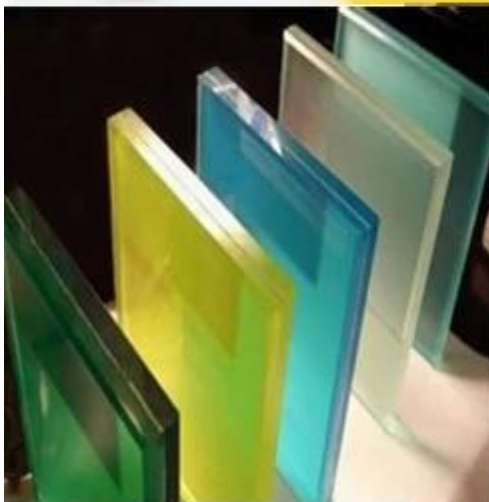

Production line and loading the container by Jimy Glass Factory