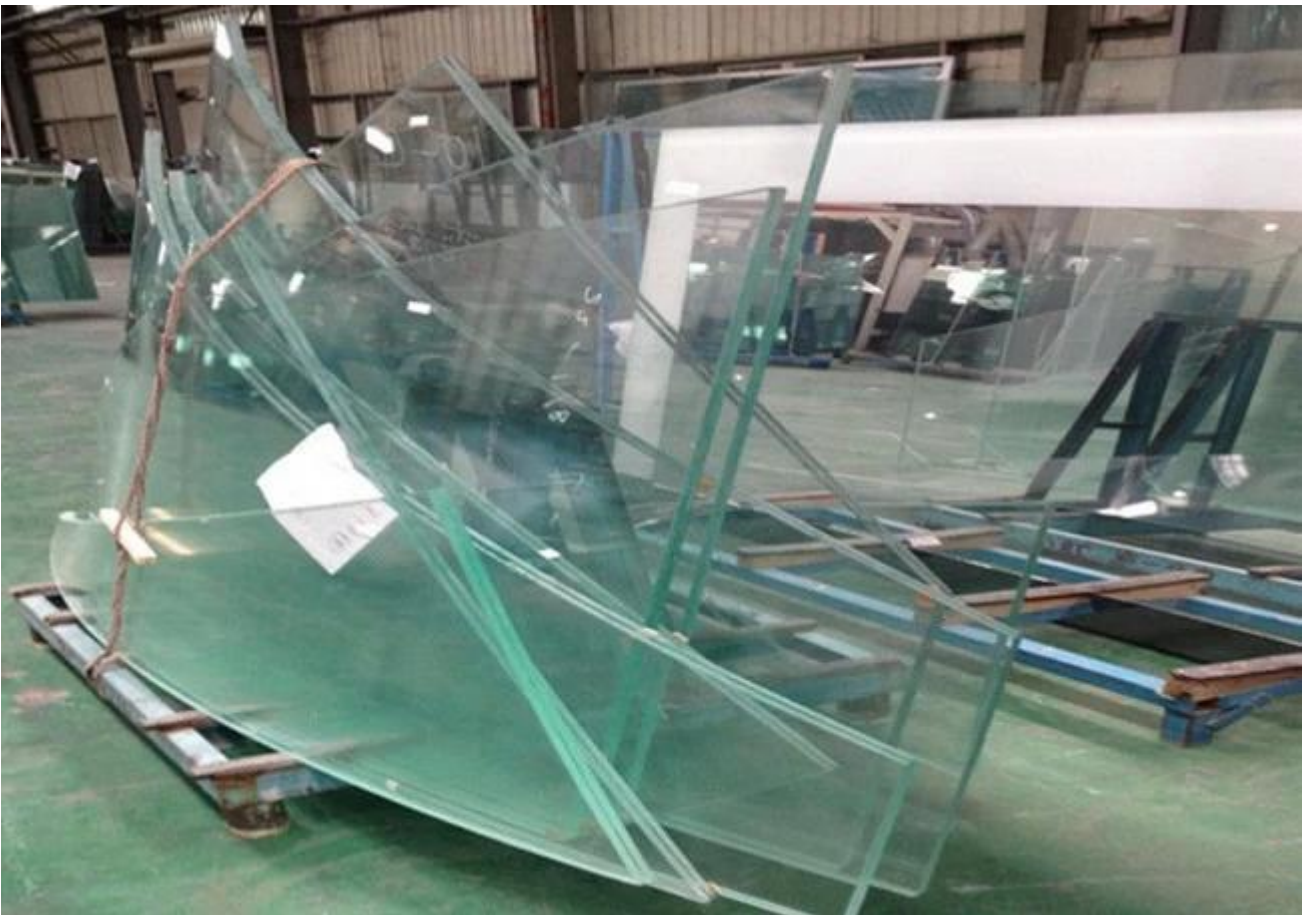

High transparency curved tempered glass hurricane proof for shop counter :