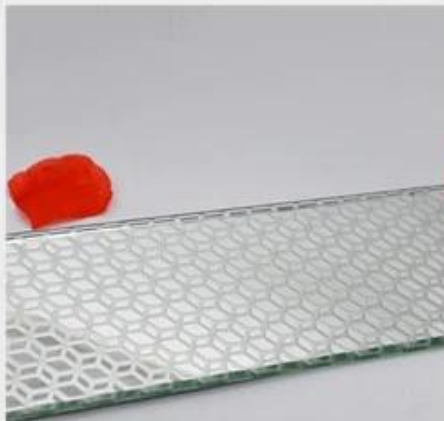

## DIVERSE STYLES

**Wired glass**

**landscape painting glass**

**Patterned glass**

**Carved glass**

**Decorative glass**

**Stained glass**

**molten glass**

**Laminated glass**

**striped glass**

China High Quality Decorative Fabric Laminated Glass For Indoor Decoration

Fabric Laminated Glass also called art laminated glass, it is composed of two or more layers of glass which are bonded together with an interlayer using heat and pressure. As well as PVB or EVA interlayer, other materials such as colored interlayers, fabrics and metal meshes can be included for a myriad of possibilities. Fabric laminates give you the opportunity to capture a variety of rich fabrics between protective glass layers, you can capture the color and texture of the fabric with the strength & simplicity of glass. Often use in interior decoration.

## Features

1. It is a type of safety glass that holds together when shattered, the interlayer keeps the fragments of glass still connect with each other and not fall down when broken, no harm to person.
2. It's wide range of patterns makes it highly suitable for decorative applications.
3. High adhesion, impact resistance, good durability and stronger sound insulation.
4. Can resist high temperature, moisture, ultraviolet, etc.

## High safety

If the wired glass is broken, the fragments and sharp pieces are still sticking together with the middle membrane. It can effectively prevent the debris from being scattered and cause greater safety risks.