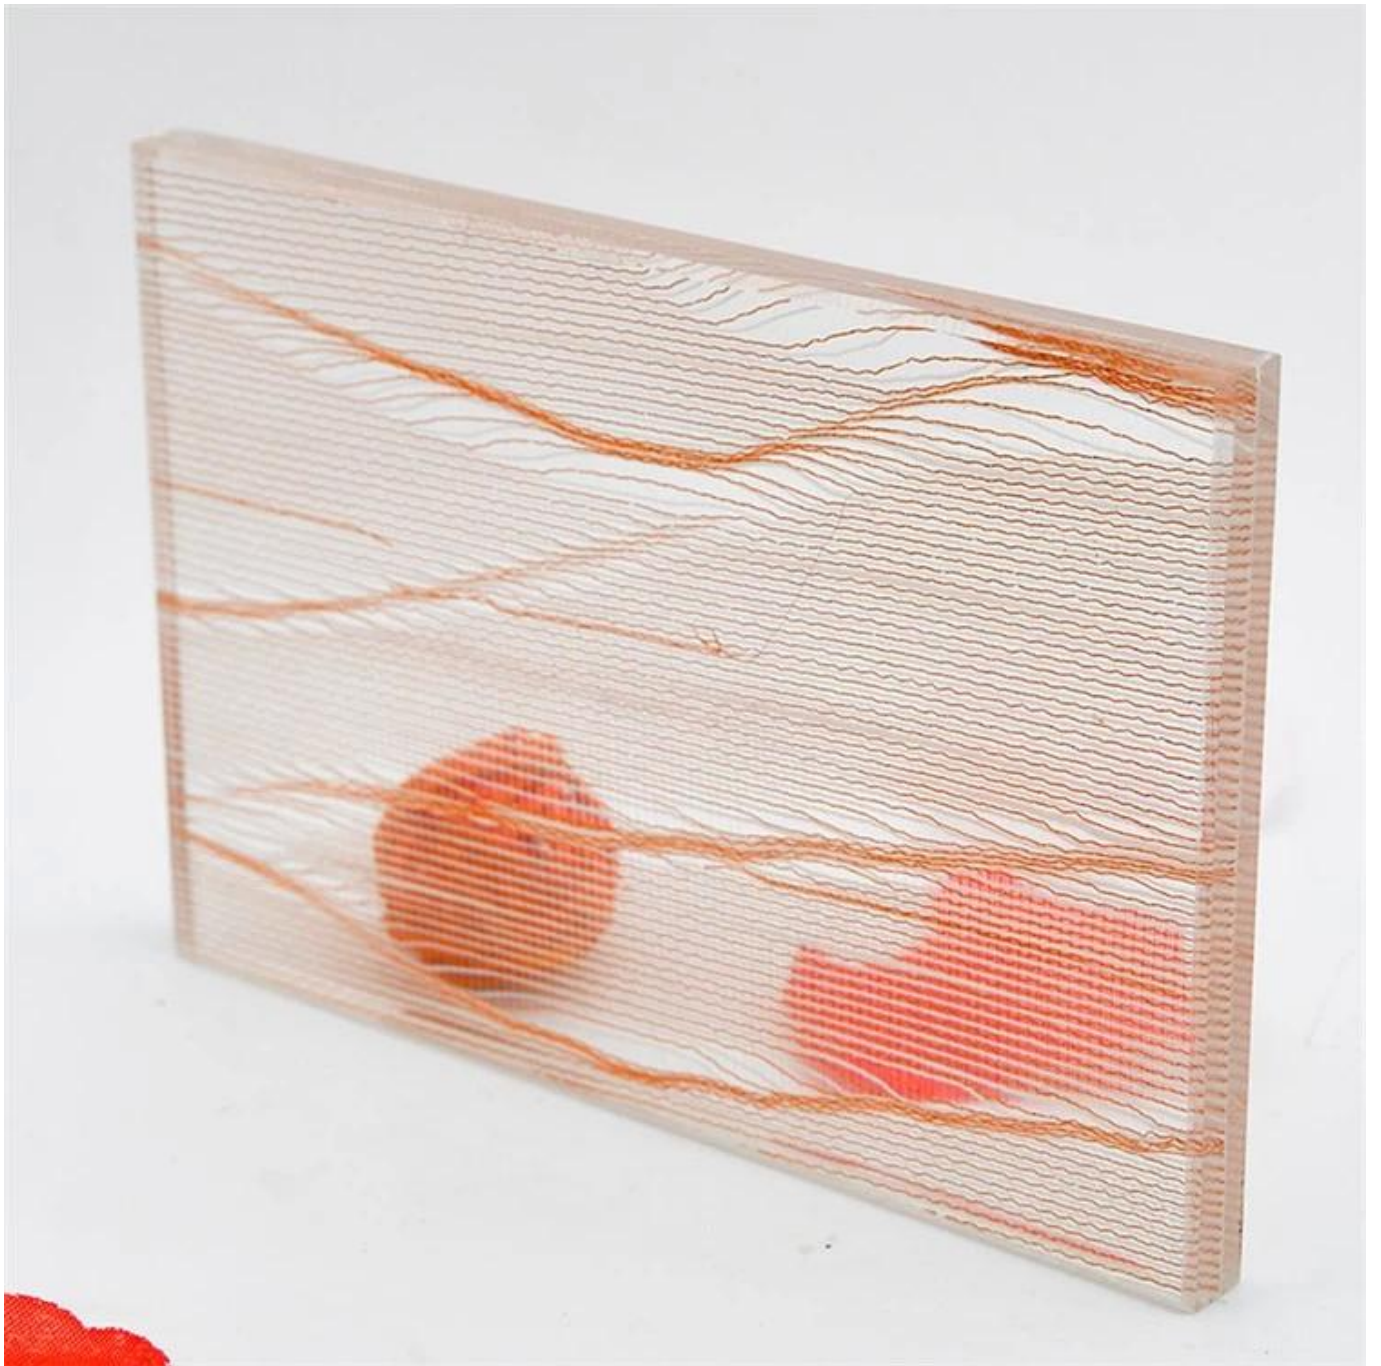

# DECORATIVE GLASS

**Laminated glass**

**striped glass**

China High Quality Decorative Fabric Laminated Glass For Indoor Decoration

Fabric Laminated Glass also called art laminated glass, it is composed of two or more layers of glass which are bonded together with an interlayer using heat and pressure. As well as PVB or EVA interlayer, other materials such as colored interlayers, fabrics and metal meshes can be included for a myriad of possibilities. Fabric laminates give you the opportunity to capture a variety of rich fabrics between protective glass layers, you can capture the color and texture of the fabric with the strength & simplicity of glass. Often use in interior decoration.

## Features

1. It is a type of safety glass that holds together when shattered, the interlayer keeps the fragments of glass still connect with each other and not fall down when broken, no harm to person.
2. It's wide range of patterns makes it highly suitable for decorative applications.
3. High adhesion, impact resistance, good durability and stronger sound insulation.
4. Can resist high temperature, moisture, ultraviolet, etc.

## High safety

If the wired glass is broken, the fragments and sharp pieces are still sticking together with the middle membrane. It can effectively prevent the debris from being scattered and cause greater safety risks.