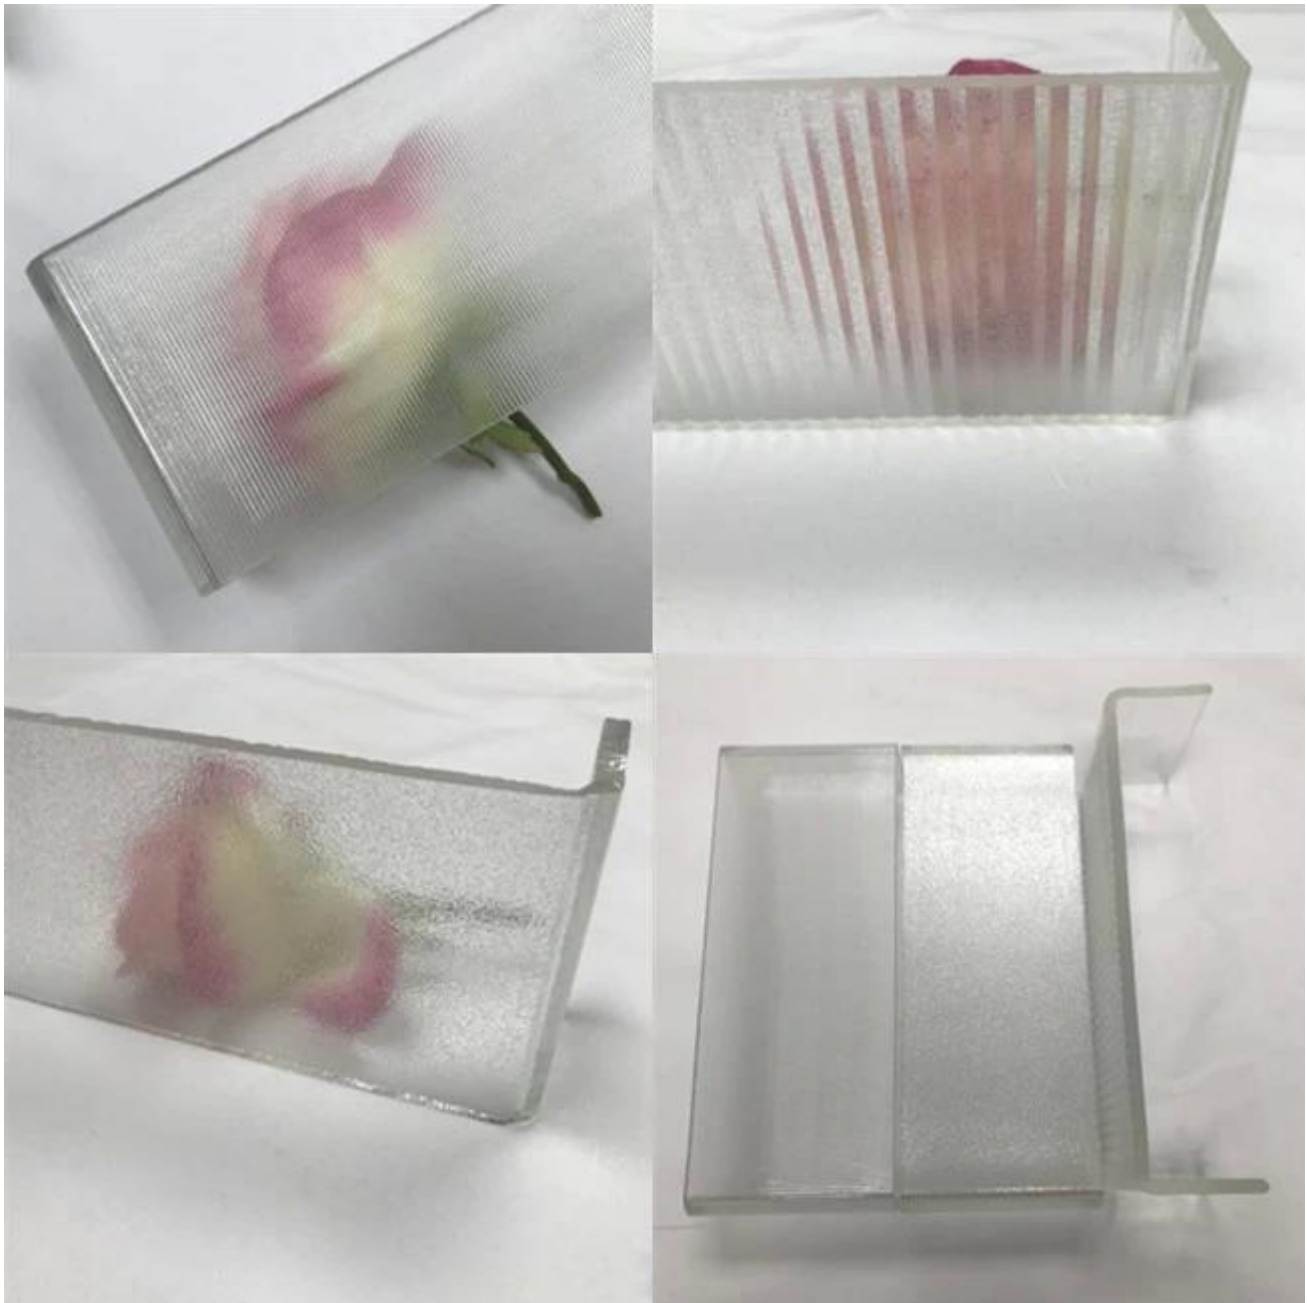

## Good price low iron U profile glass

Channel glass is a translucent U profile glass, which is one of the most environment-friendly glass, a specialty architectural glass wall system for interior and exterior applications, creates uninterrupted walls of glass with minimal framing elements, making it ideal for daylight applications. The max length size we can do 7000mm, with the advantages of sound insulation, heat insulation, light weight, energy saving, widely used for window, door, partition wall, facades.

### The features of 7mm extra white tempered U profile glass

-Transparent super white tempered U glass, with the characteristic of tempered glass

1. Glass width: 232mm 262mm 332mm available.
2. Flange Height: 60mm
3. Max length: 7000mm
4. Glass coating: low radiation, sky blue, ceramic color, sand blasting process, etc
5. Glass type: 7mm ultra clear tempered U glass, we also can do 7mm clear tempered channel glass.

Except for 7mm ultra clear tempered U channel glass, we also can do [7mm translucent tempered U shape glass](#), 7mm annealed channel glass, 6mm tempered and non tempered u profile glass, tempered and non tempered [10mm low iron U channel glass](#), etc.

### 7mm ultra clear tempered U channel glass

**Extra clear U profile glass packaging**

**Tempered Channel Glass Wall**