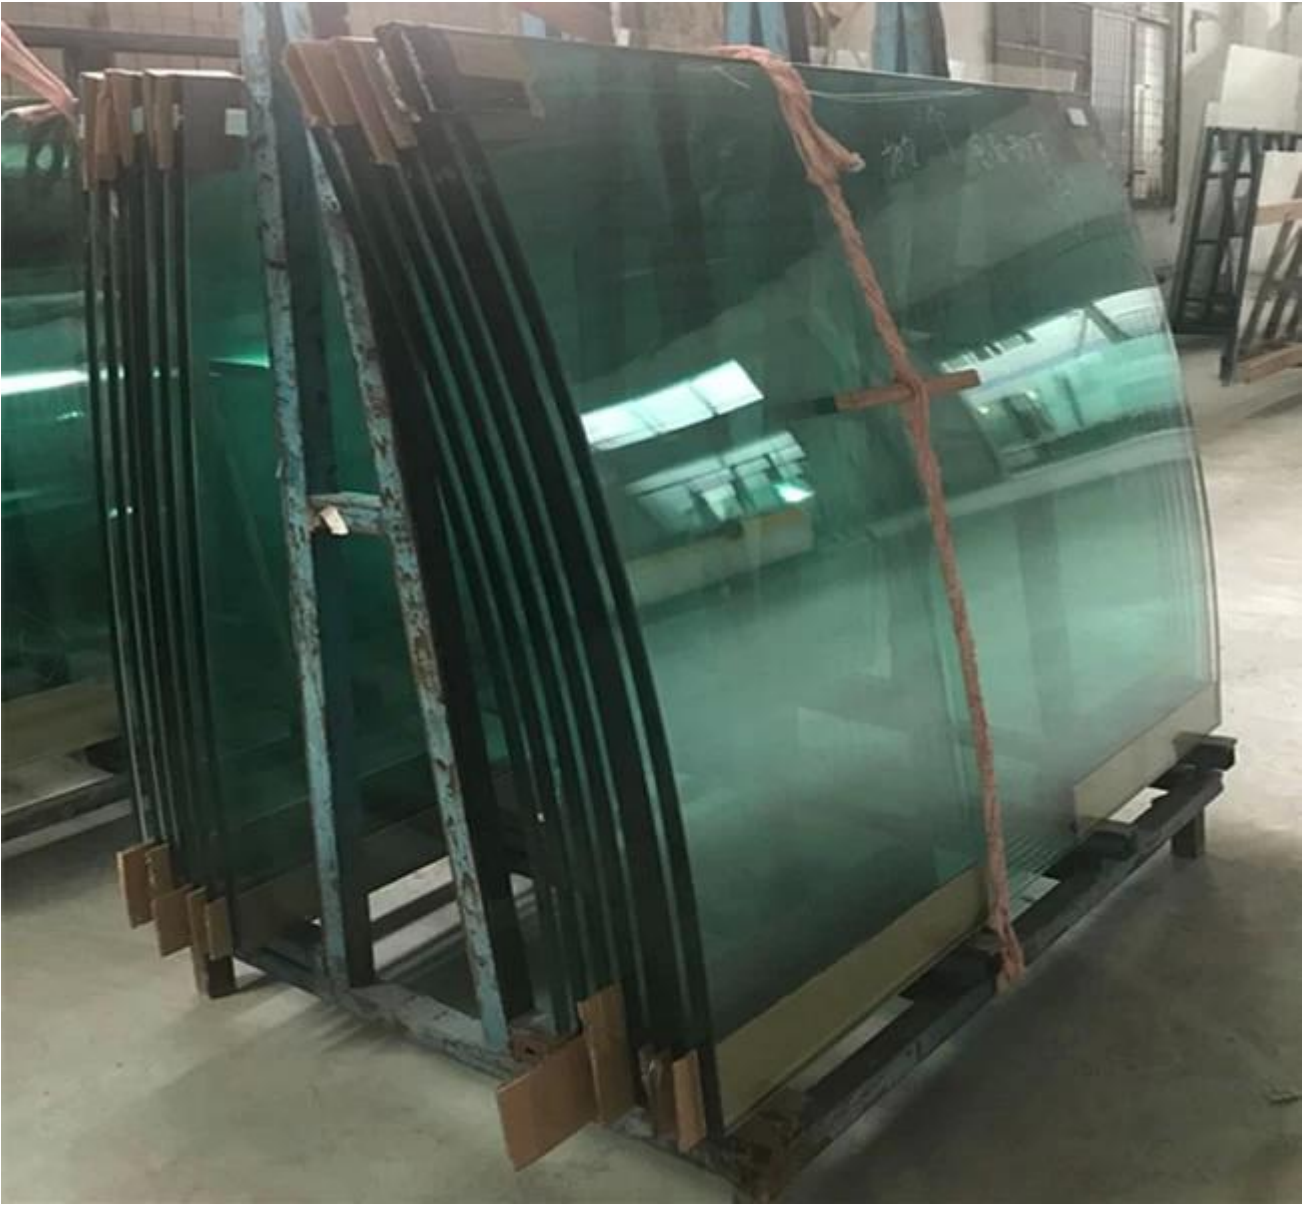

Picture of 19mm curved tempered glass

Strong package of China curved tempered glass