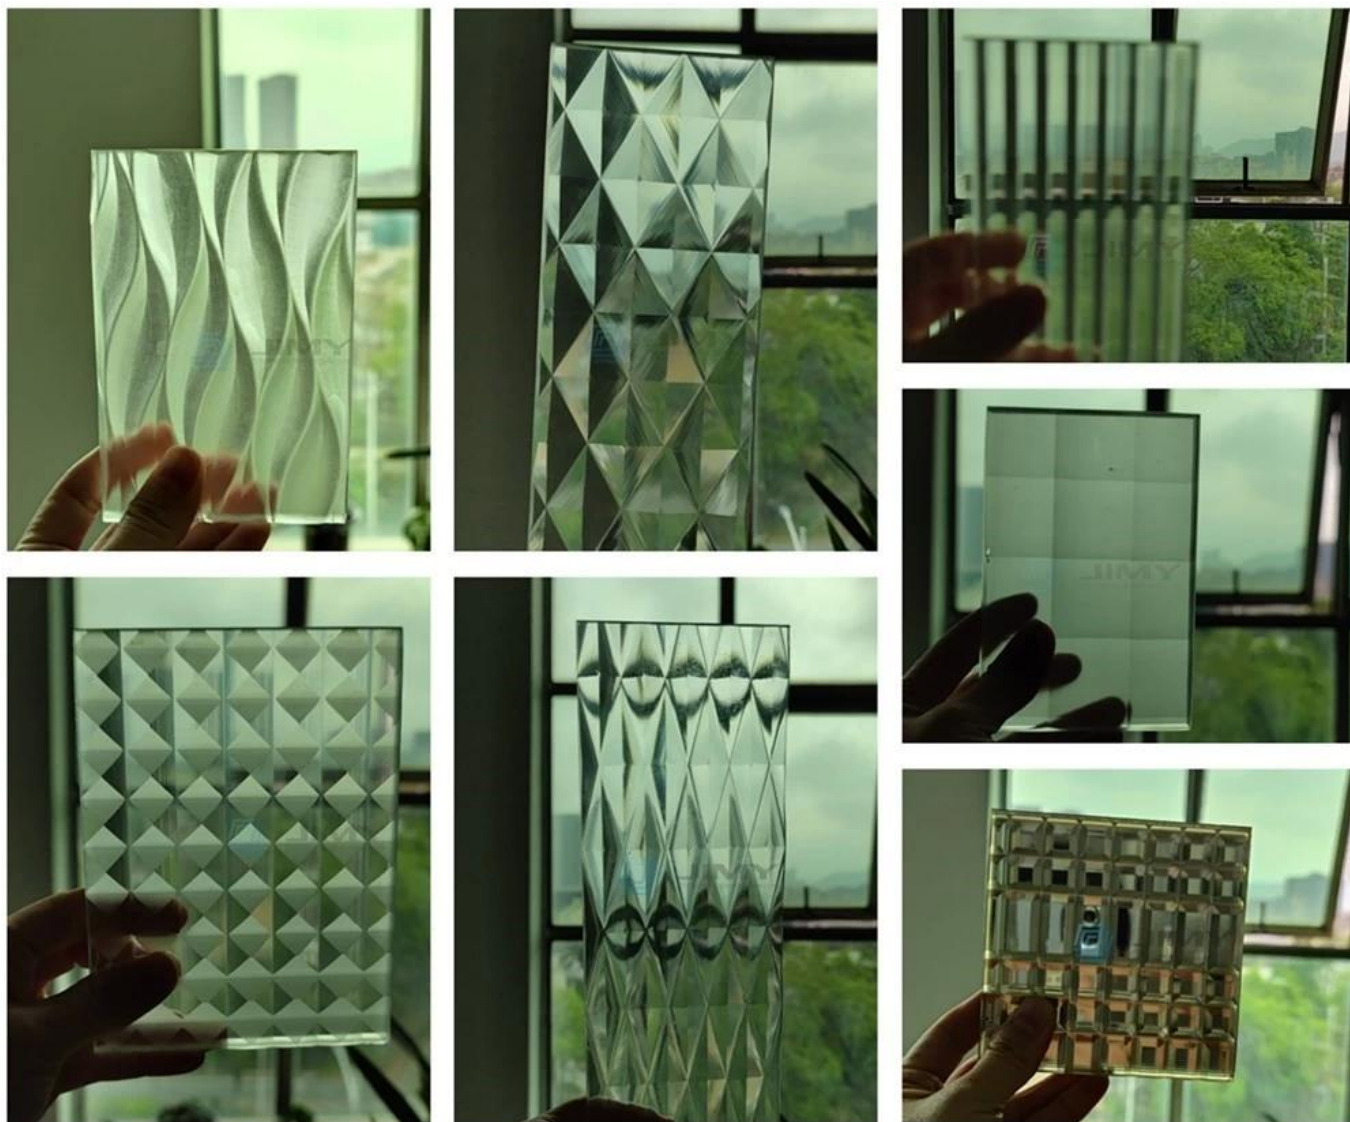

Engraving various design pattern glass as per project required

High quality engraving glass carving pattern glass for glass window, glass door, glass partition wall,etc