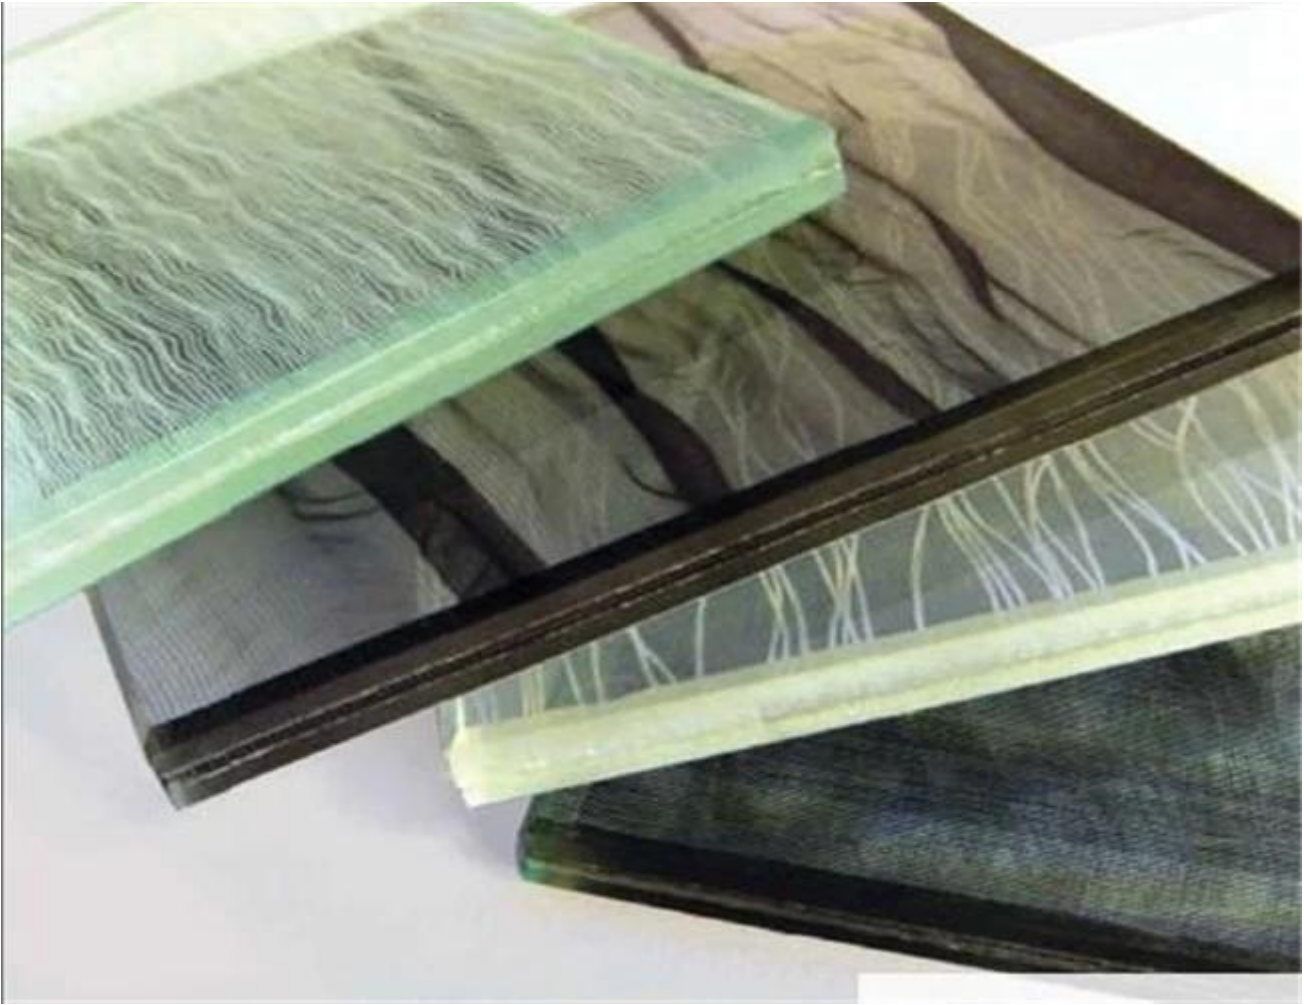

Cut to size safety 5+5mm textile decorative laminated glass 10mm

About decorative laminated fabric glass

5+5mm laminated fabric glass also named 5+5mm textile laminated glass, 10mm fabric laminated glass etc. Fabric laminated glass comprises of two or more layers of glass which are bonded together with an interlayer using heat and pressure. As well as this PVB and other materials such as coloured interlayers, fabrics, metal meshes and digital prints, silk, even paper can be included for a myriad of possibilities. It allows for a wealth of possibilities for a wide range of applications including screens, partitions and cladding etc.

Deep processing: drilling holes, edge polished when the glass need to be tempered.

Fabric laminates: fabric ,other available material such as digital prints, silk, paper, metal meshes etc.

Glass type: 5mm clear glass or [5mm ultra clear glass](#)

Benefits of 5+5mm textile laminated glass

- 1.A wide range of fabrics, offering beauty and sophistication.
- 2.Different fabrics, when used in partition or screen applications, allow different levels of light transmission and vision control.
- 3.The fabrics are encapsulated between panes of glass, ensuring they are protected and allowing easy cleaning of the surfaces.
- 4.The encapsulated fabrics are protected from UV thanks to the interlayers used during lamination.

Fabric decorative laminated glass is used to create a dramatic feature in interior applications such as partition wall glass, screens glass, doors glass and furniture glass etc.