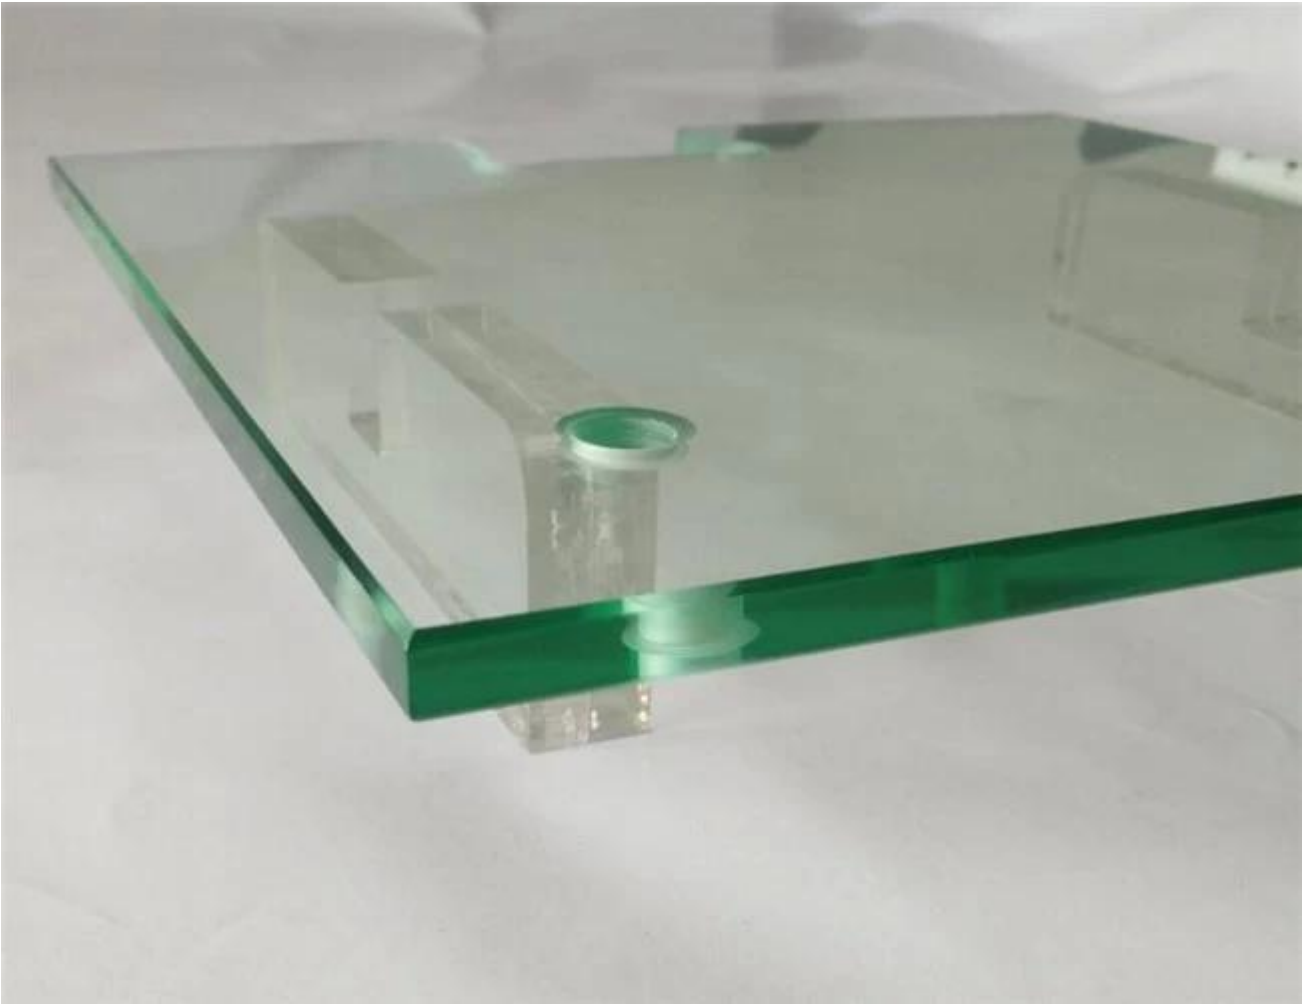

Cheap price 10mm clear toughened glass shower door

What's custom clear tempered glass shower

Shower doors glass and glass enclosures are usually built from [tempered glass](#). The most popular shower screens is 10mm clear toughened safety glass shower, If a sheet of tempered glass is broken, it will basically disintegrate into many small chunks that are not as sharp and hazardous as shards of annealed glass.

Specification of 3/8 inch tempered glass enclosure

Thickness: 10mm

Color: clear

Size: Any customized size as per customer's requirement.

Specialized requirement: drilling holes, cutout, edge polished

Shape: flat

Characteristic of frameless shower enclosure glass

1.Attractive: 3/8 inch tempered glass enclosure. They make your bathroom space look more polished and unified because they allow other design elements to pop.

1.10mm ultra clear tempered shower glass door

2.[10mm frosted tempered shower enclosure glass](#)

3.10mm silkscreen tempered shower screens

Many others

10mm thick clear tempered glass shower

Strong packing of 10mm clear toughened glass shower screen