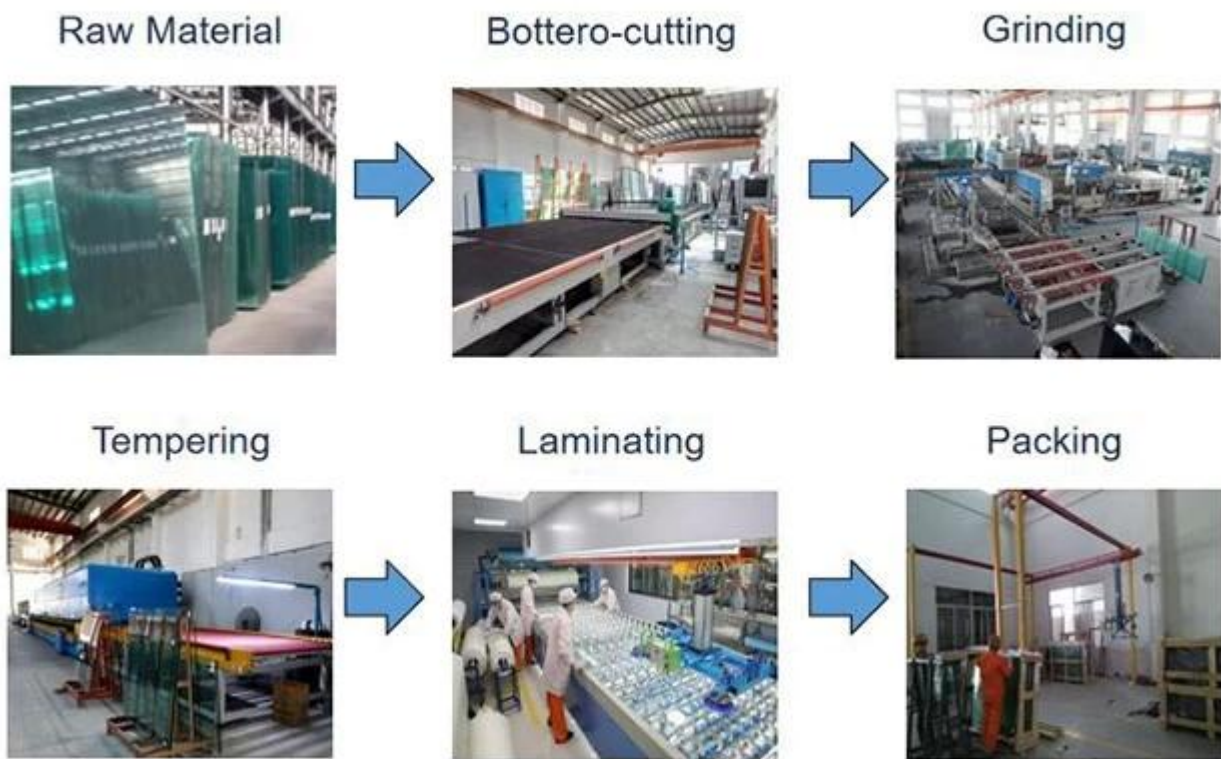

High quality 4+4 pvb tempered laminated safety glass railings for stairs and balcony

Balcony railing designs are with various types for different projects and installation ways. Laminated glass, as a safety glass is widely used for glass railings, glass balconies ,swimming pool fences, balustrades, glass roofs, glass floors etc.

Tempered Laminated glass process:

Tempering laminating process

Factory ability:

Fast delivery (10 -20 days), safe export plywood crate pack, excellent transport.

Different types of glass balcony design

Frameless