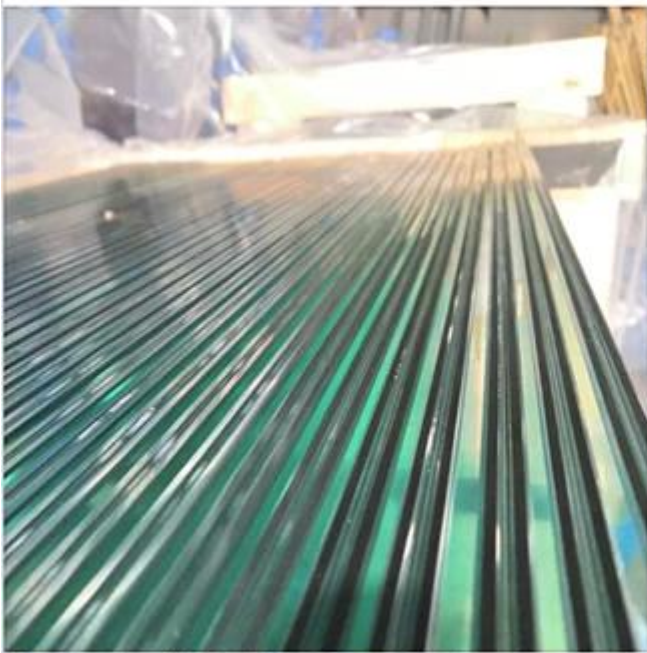

PVB tempered laminated glass is the most normally used type for interior railings and balconies for villas or apartments. The thickness and size. Color will also depends on the choice of clients. The follows are the specification of 8.76mm clear tempered laminated glass

Glass type:	safety toughen laminated glass
Glass thickness:	4+4mm other thickness could be offered as your request
Glass size:	regular size 900*1000mm 900*1100mm etc. Size could be as your request
PVB film thickness:	0.76mm
Installation way:	with/without frame
Production time:	10-15 working days after order confirmed
Packing:	Safety export plywood crate

Tempered Laminated glass process:

Tempering laminating process

Factory ability:

Fast delivery (10 -20 days), safe export plywood crate pack, excellent transport.

Different types of glass balcony design

Frameless