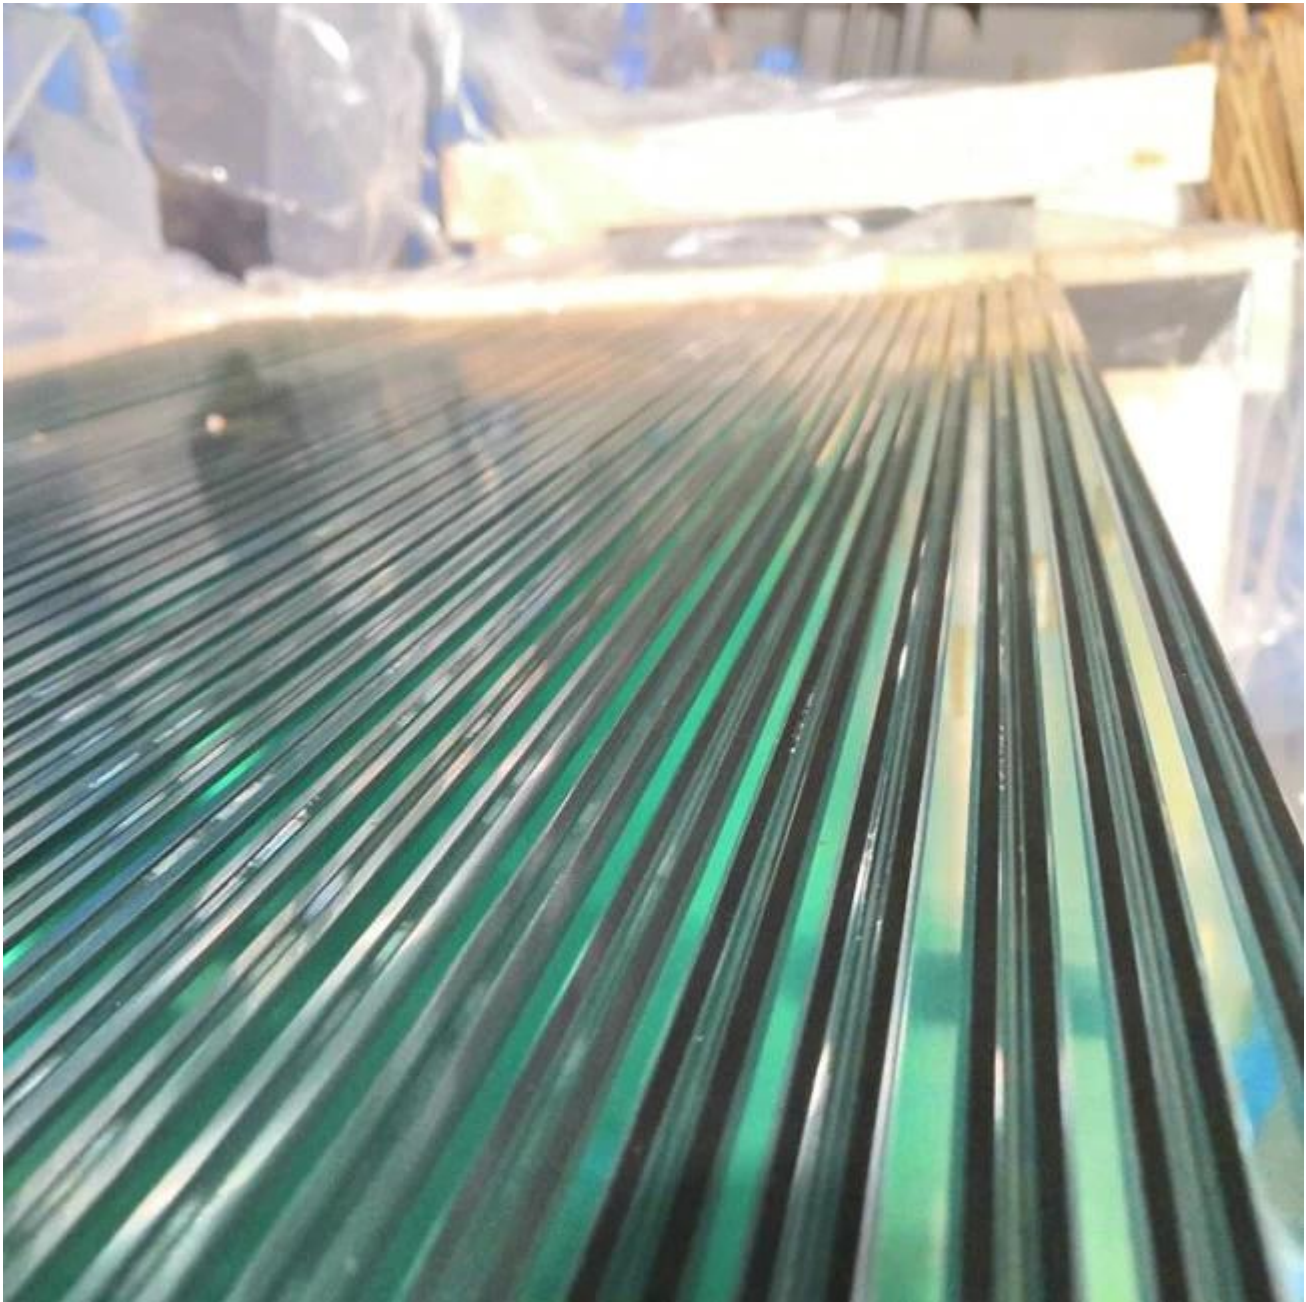

High quality 4+4 pvb tempered laminated safety glass railings for stairs and balcony

Balcony railing designs are with various types for different projects and installation ways. Laminated glass, as a safety glass is widely used for glass railings, glass balconies ,swimming pool fences, balustrades, glass roofs, glass floors etc.

PVB tempered laminated glass is the most normally used type for interior railings and balconies for villas or apartments. The thickness and size. Color will also depends on the choice of clients. The follows are the specification of 8.76mm clear tempered laminated glass

Glass type:	safety toughen laminated glass
Glass thickness:	4+4mm other thickness could be offered as your request
Glass size:	regular size 900*1000mm 900*1100mm etc. Size could be as your request
PVB film thickness:	0.76mm
Installation way:	with/without frame
Production time:	10-15 working days after order confirmed
Packing:	Safety export plywood crate

Tempered Laminated glass process:

Tempering laminating process

Factory ability:

Fast delivery (10 -20 days), safe export plywood crate pack, excellent transport.

Different types of glass balcony design

Frameless