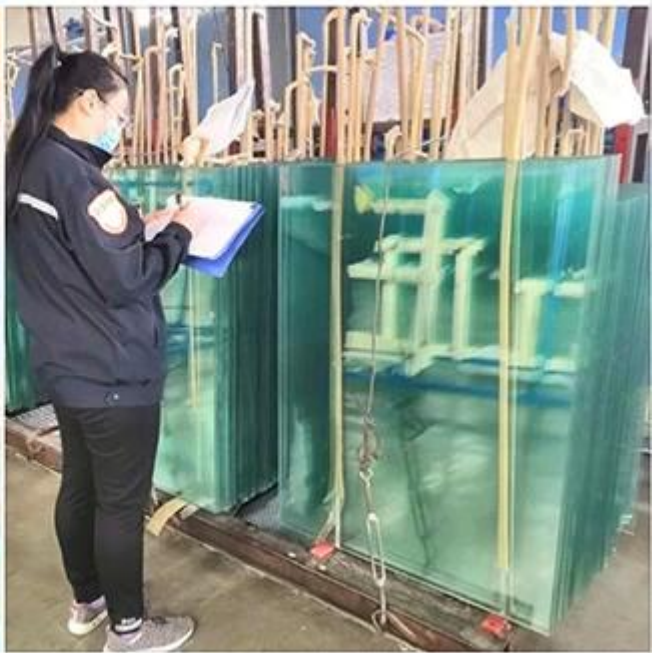

Glass type:	safety toughen laminated glass
Glass thickness:	4+4mm other thickness could be offered as your request
Glass size:	regular size 900*1000mm 900*1100mm etc. Size could be as your request
PVB film thickness:	0.76mm
Installation way:	with/without frame
Production time:	10-15 working days after order confirmed
Packing:	Safety export plywood crate

Tempered Laminated glass process:

Tempering laminating process

Factory ability:

Fast delivery (10 -20 days), safe export plywood crate pack, excellent transport.

Different types of glass balcony design

Frameless