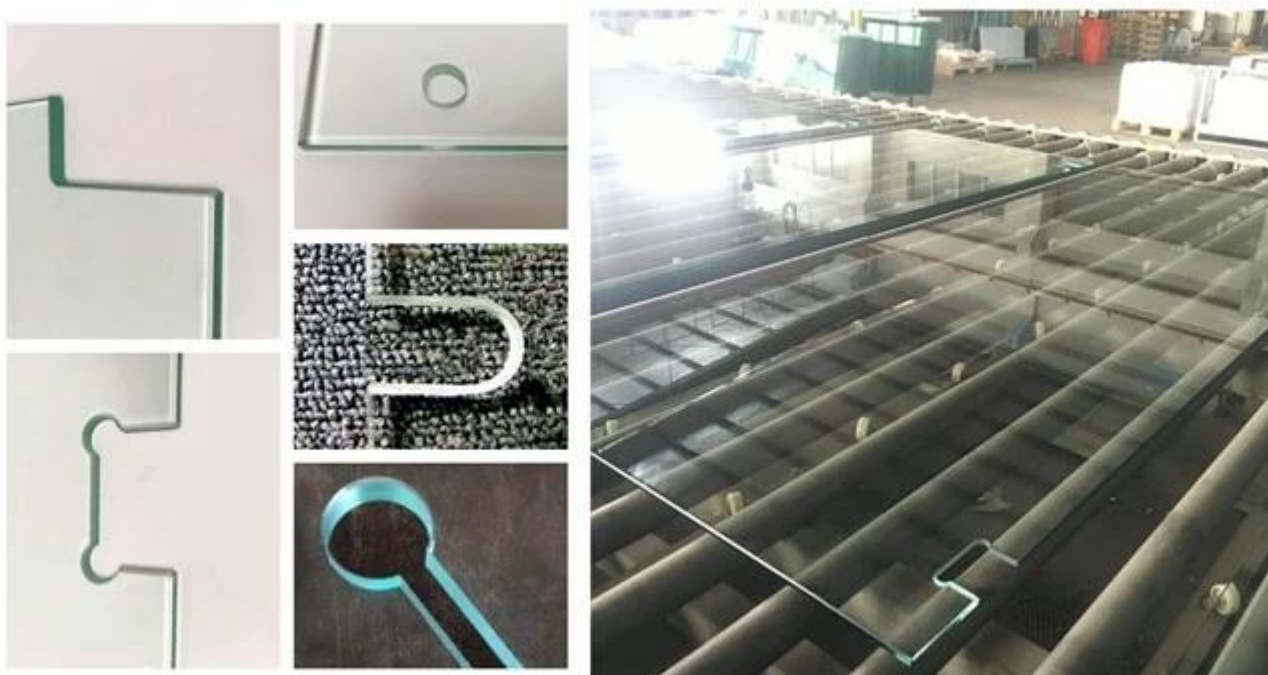

China high quality frameless glass shower door suppliers

Why shower glass panel so popular by the market?

Because the glass bathroom is not only easy to clean, but also can prevent water spray everywhere during use, it is not easy to clean. In addition, there are many colors and types of glass bathroom shower rooms, which are also very convenient during installation. Today we would like to share you more detail information about bathroom glass shower as below:

Custom bathroom shower glass door

shape	Flat and curved
Type	Tempered glass , curved glass , tempered laminated glass
Thickness	5mm 6mm 8mm 10mm 12mm 1/5" 1/4" 3/8" 1/2 inch
Size	Customized as per required, the glass shower height normal on 1.9meter or any other customized height as per design. The glass width of 800mm, 900mm, 1000mm,etc.curved shape: min radius of 460mm(depend on glass thickness)