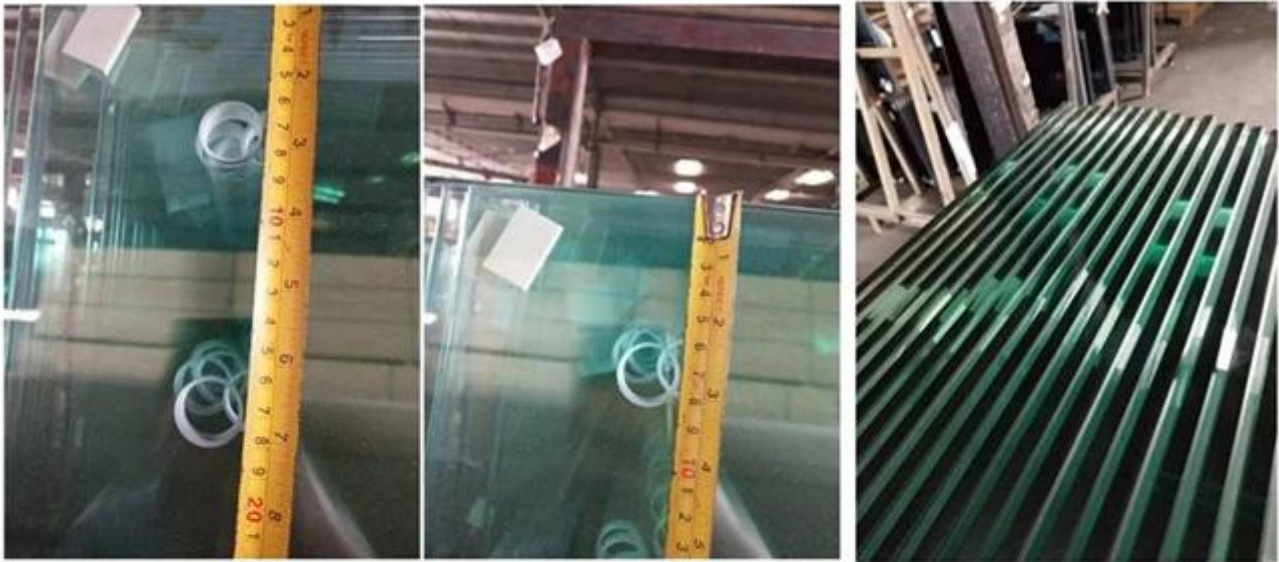

In order to safety shipping on long distance by sea or by air, all the glass buy from us are pack in strong export plywood crates, and load in the containers with metal belts, to make