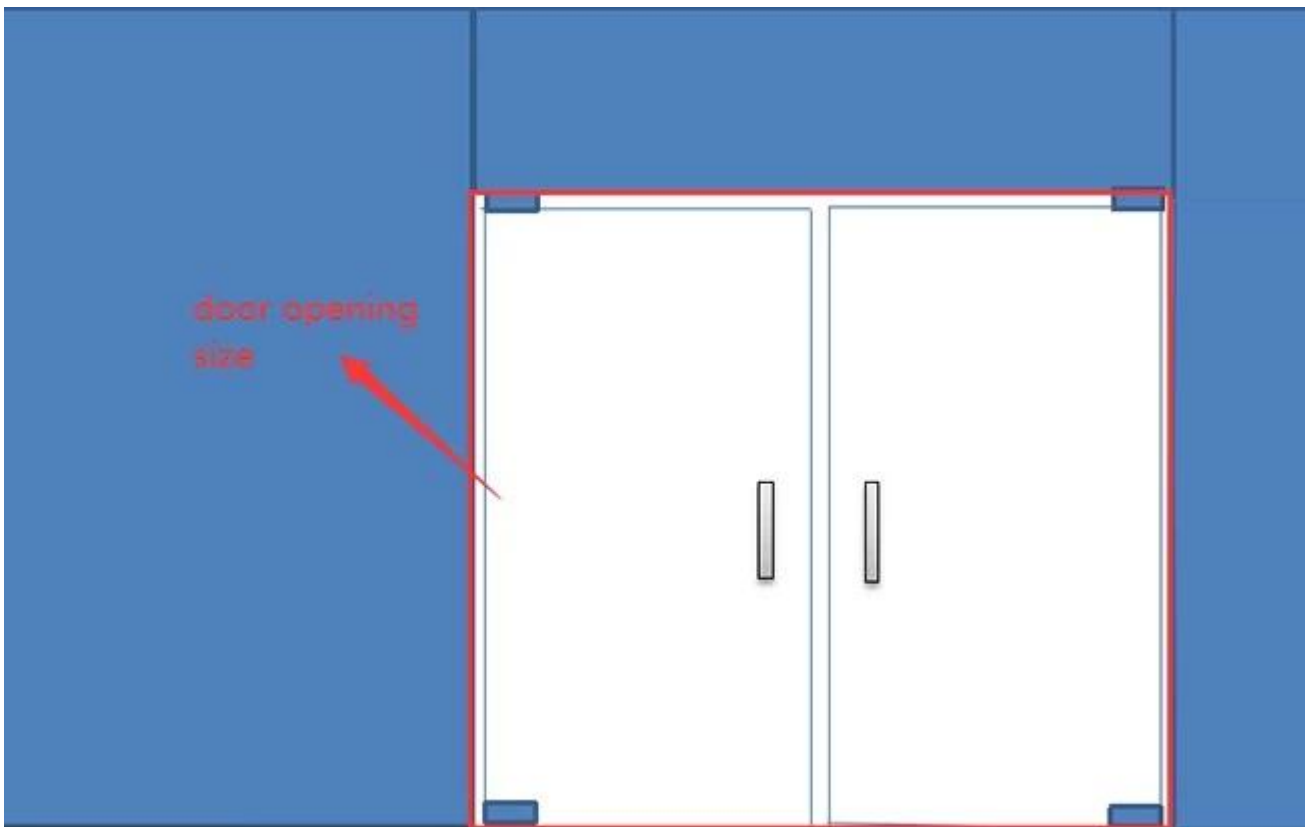

Full solution of frameless glass entry door, office door, glass swing door with floor spring.

As we know sliding glass door is very popular in our modern life.

But if you want a swing door for your entrance, floor spring is indispensable.

Why floor spring is mostly suggested for entry door?

1. The turbine of the floor spring can rotate in the positive direction, so generally the gates of banks and companies use floor springs, which can facilitate the people in and out.
2. The floor spring has a small footprint, saves space and is easy to install.
3. The floor spring can be installed firmly in glass door, opening and closing is very easy, No noise is generated when it's be used.

Which points should be paid attention to when we use floor springs?

1. Choose the correct floor spring.

Different door size and weight should be with different type floor spring matched. If the Loading capacity of the floor spring is not big enough for the door, the door may be not stable after installed.

2. Measure the correct door opening size to the manufacturer.

3. Correctly install the floor spring

During installation, holes of appropriate size should be drilled in the ground and in top of the door, the door leaf should be kept vertical, and the vertical rotation axis of the floor spring should coincide.