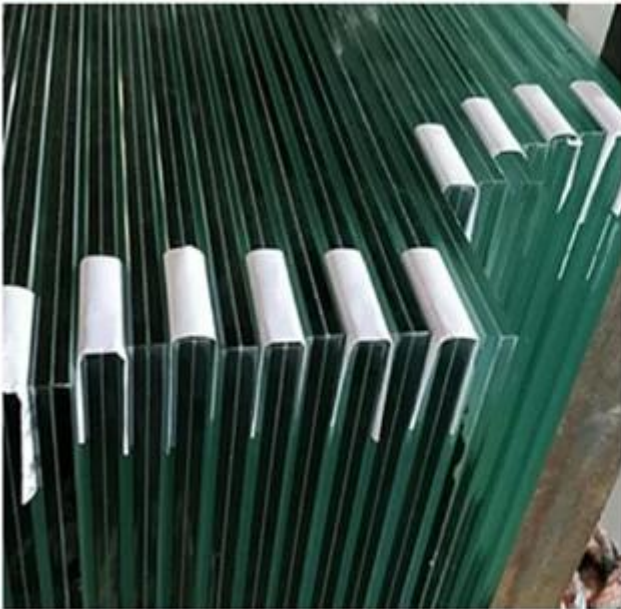

Skylight glass types:

1. As the skylight is above our head, for safety we suggest tempered glass, laminated glass or tempered laminated glass, for the same thickness, the safety is as below:

[tempered glass](#) < [laminated glass](#) < [tempered laminated glass](#).

2. If you have very high heat insulation requirement, we suggest tempered insulated glass.