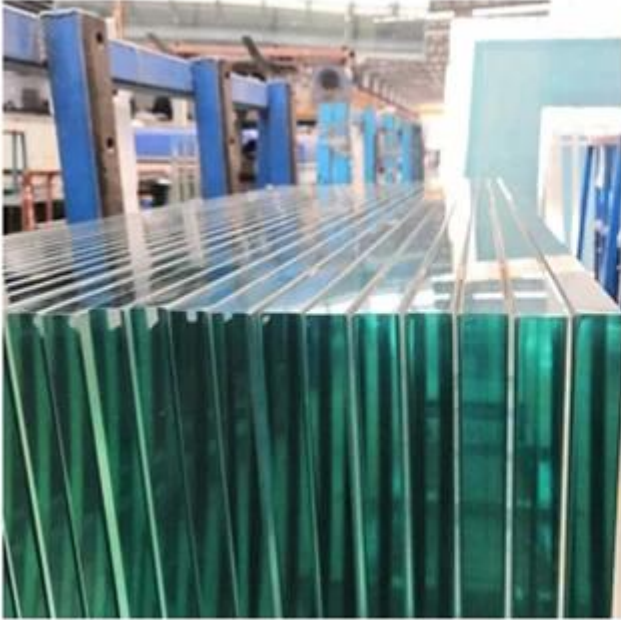

Skylight glass types:

1. As the skylight is above our head, for safety we suggest tempered glass, laminated glass or tempered laminated glass, for the same thickness, the safety is as below:

[tempered glass](#) < [laminated glass](#) < [tempered laminated glass](#).

2. If you have very high heat insulation requirement, we suggest tempered insulated glass.