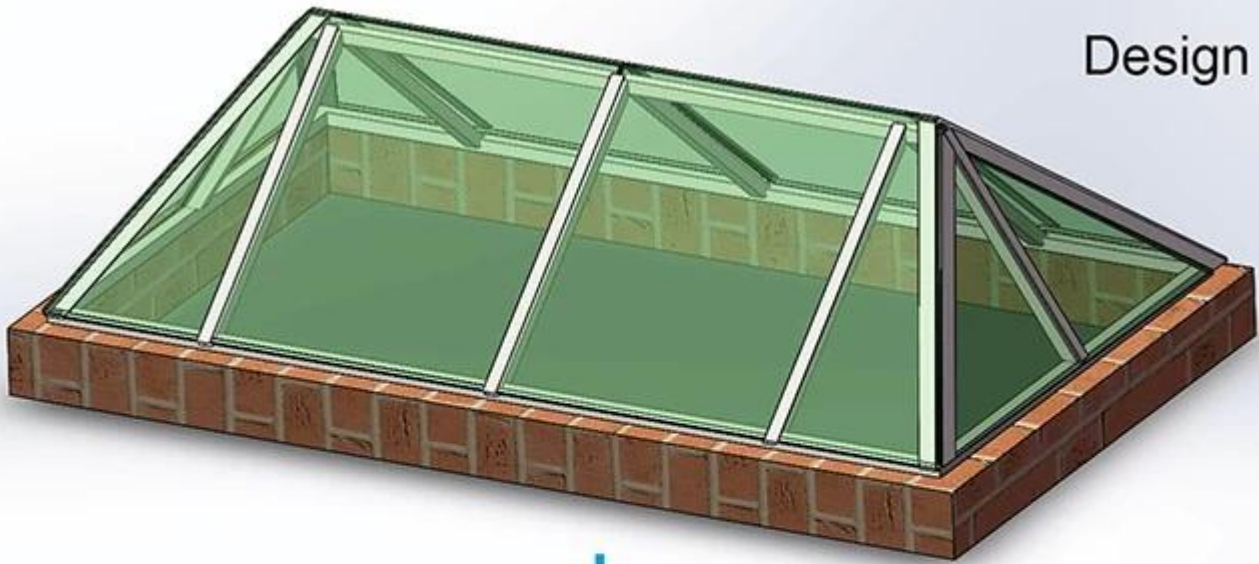

Design

Goods

What kind of skylight we can supply?