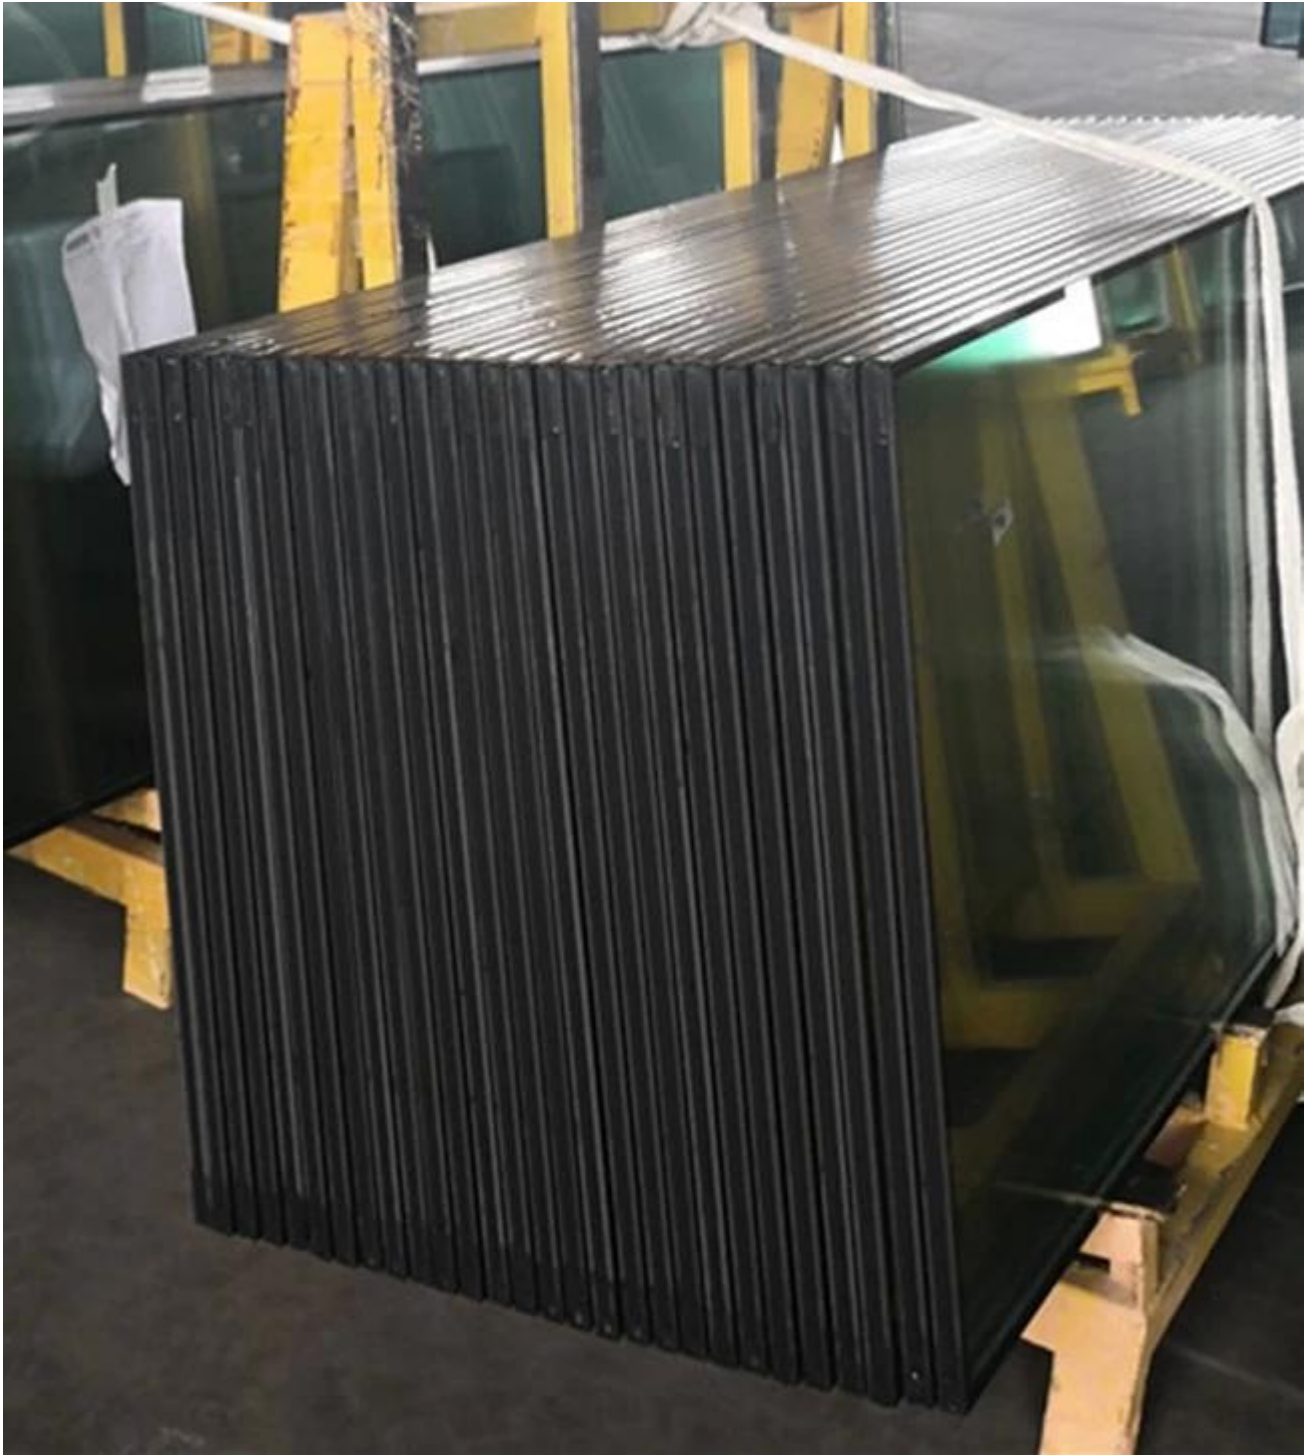

Just tell us your requirement, we will supply some professional suggestions for glass type and thickness soonest.

Skylight frame types:

1. For material, as the high safety requirement on skylight, We usually use steel or stainless steel material, for stainless steel material we have S.S304 and S.S316 materials. What's the