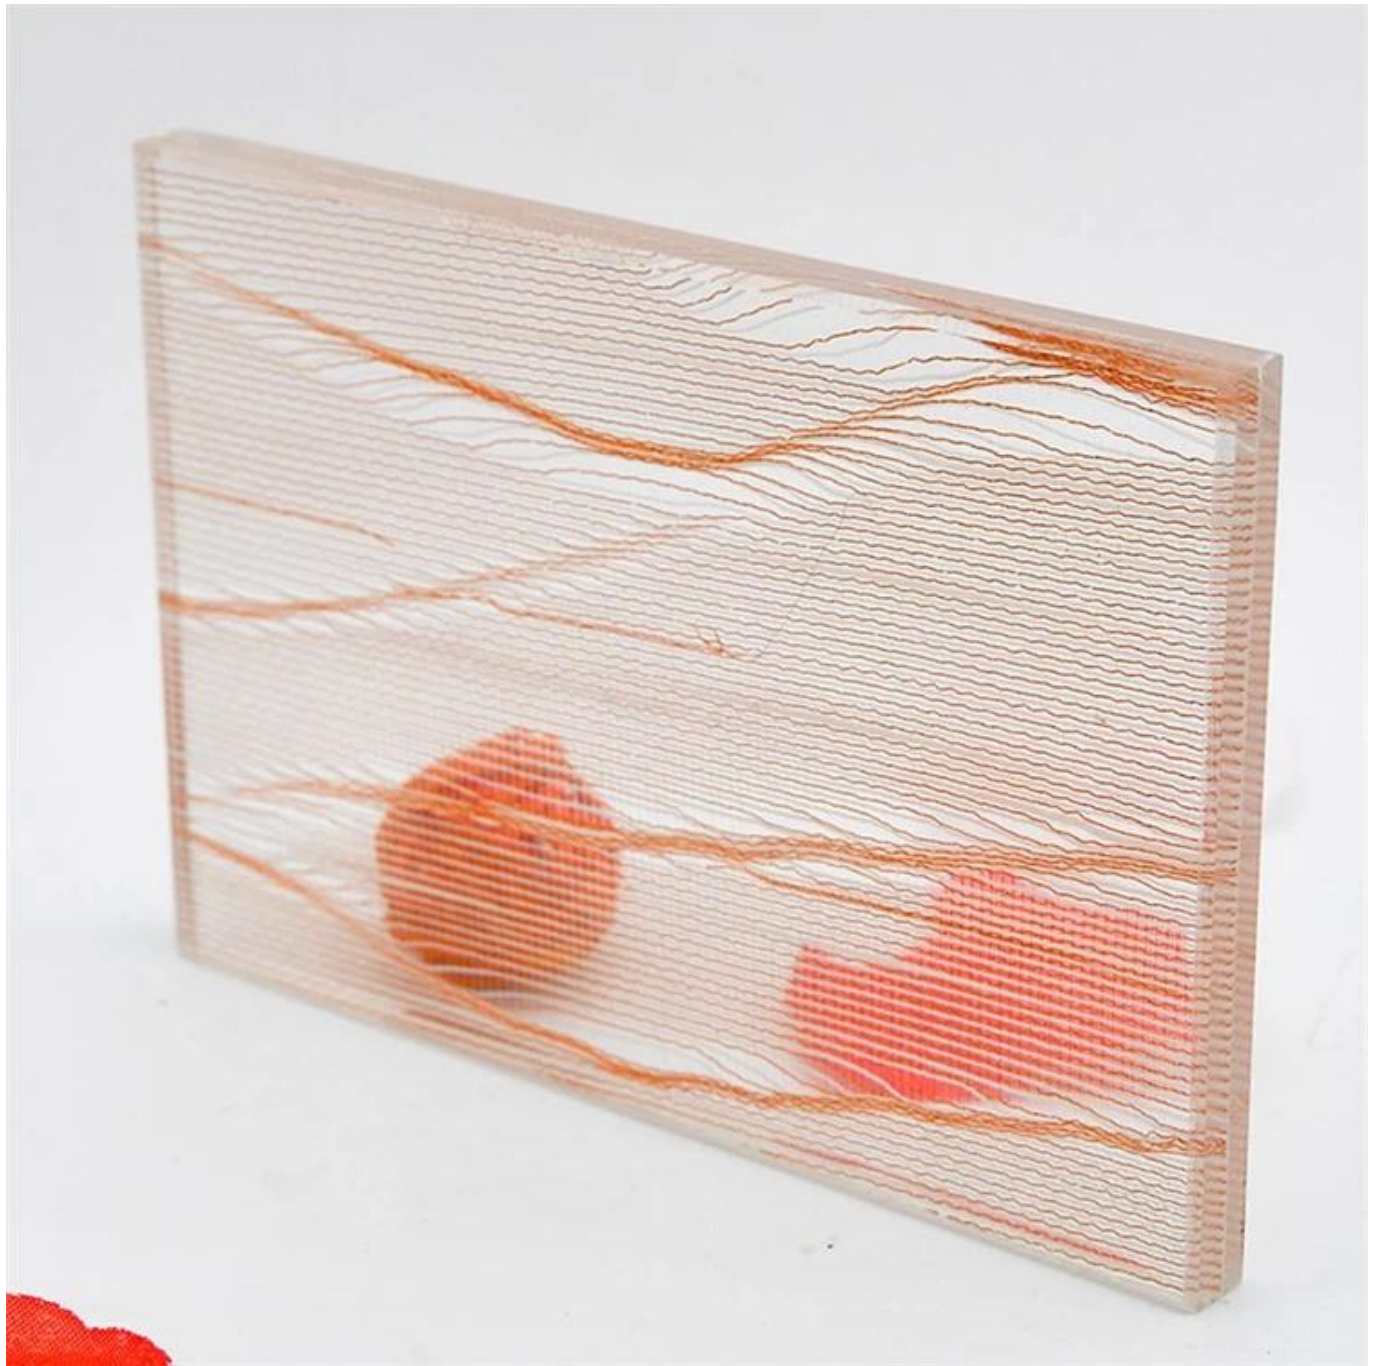

# DECORATIVE GLASS

**Laminated glass**

**striped glass**

China High Quality Decorative Fabric Laminated Glass For Indoor Decoration

Fabric Laminated Glass also called art laminated glass, it is composed of two or more layers of glass which are bonded together with an interlayer using heat and pressure. As well as PVB or EVA interlayer, other materials such as colored interlayers, fabrics and metal meshes can be included for a myriad of possibilities. Fabric laminates give you the opportunity to capture a variety of rich fabrics between protective glass layers, you can capture the color and texture of the fabric with the strength & simplicity of glass. Often use in interior decoration.

## Features

- 1.It is a type of safety glass that holds together when shattered, the interlayer keeps the fragments of glass still connect with each other and not fall down when broken, no harm to person.
2. It's wide range of patterns makes it highly suitable for decorative applications.
- 3.High adhesion, impact resistance, good durability and stronger sound insulation.
- 4.Can resist high temperature, moisture, ultraviolet, etc.

## High safety

If the wired glass is broken, the fragments and sharp pieces are still sticking together with the middle membrane. It can effectively prevent the debris from being scattered and cause greater safety risks.