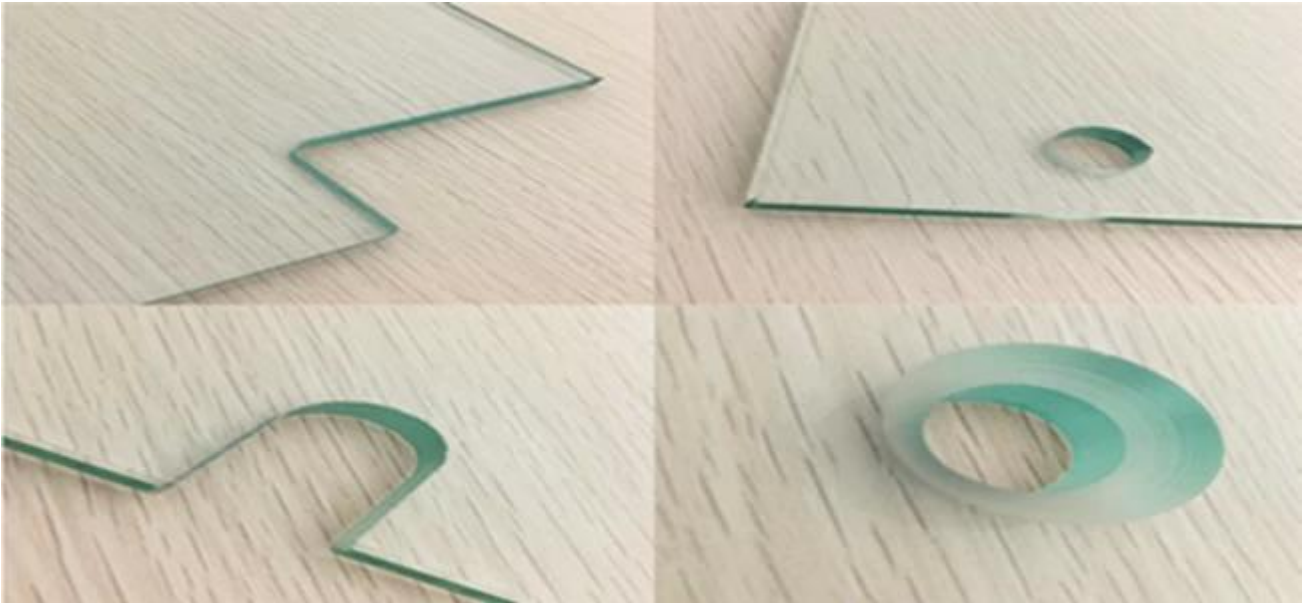

Different kinds of glass balustrade made by [SHENZHEN JIMY GLASS](#)