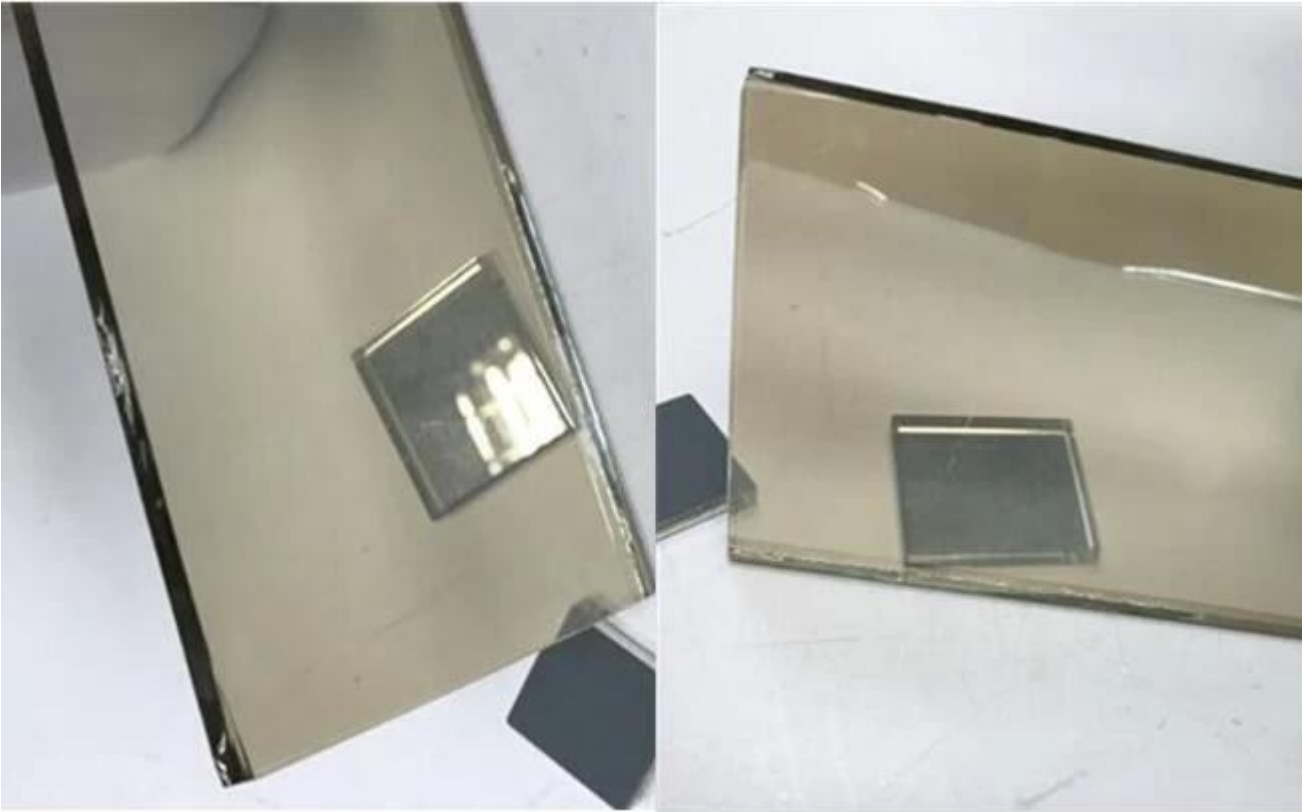

5mm clear reflective float glass factory price

5mm clear reflective glass, 5mm silver reflective glass, 5mm silver reflective coated glass, it is a high performance reflective glass, solar control float glass, be made by applying transparent metal oxidation film on [5mm clear float glass](#) or [5mm ultra clear float glass](#), will have high thermal performance of reflective glass. Excellent quality, high precise flatness, perfect to be heat treatment, like bending, tempering, heat strengthening, laminating, etc.

The features of 5mm silver color reflective glass

1. Thickness: 5mm. other thickness available in [4mm clear reflective glass](#), 5.5mm silver color reflective glass, 6mm clear reflective coated glass.
2. Color: Clear/silver clear/transparency. Other colors available in French green, dark green, ford blue, dark blue, euro bronze, golden bronze, euro grey, dark grey, etc.
3. Standard size available in: 1650x2200mm 3300x2140mm 3300x2250mm 2440x1830mm 3300x2440mm, etc.

Applications of 5mm silver white reflective float glass

China factory high quality 5mm silver white reflective glass, it perfect to be made as 5mm silver color reflective tempered glass cut into size, 5+5mm clear reflective laminated glass, 5+5mm clear reflective insulated glass. Widely used for:

- Windows, door, table top
- Double glazed window
- Furniture and decoration

.....

Many others.

5mm silver coated reflective float glass

Color tinted reflective float glass by Jimmy Glass Factory

Euro bronze coated glass