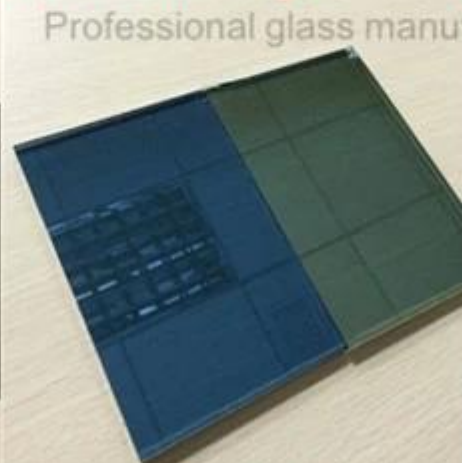

Dark blue reflective glass

Dark grey reflective glass