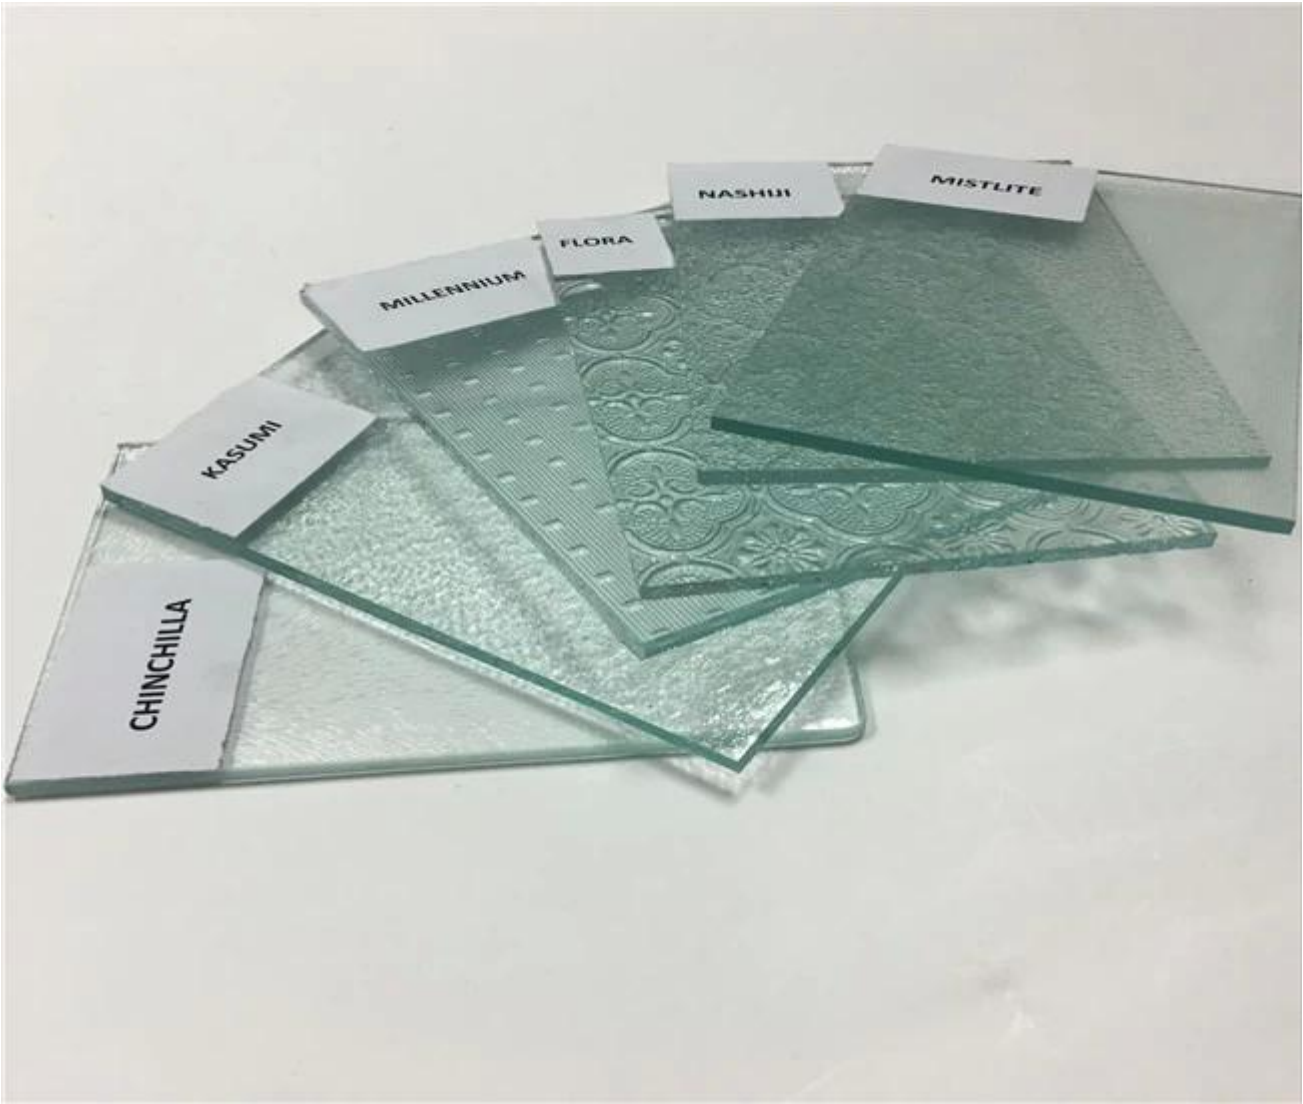

5mm clear Flora patterned glass directly use in doors , windows and furniture table