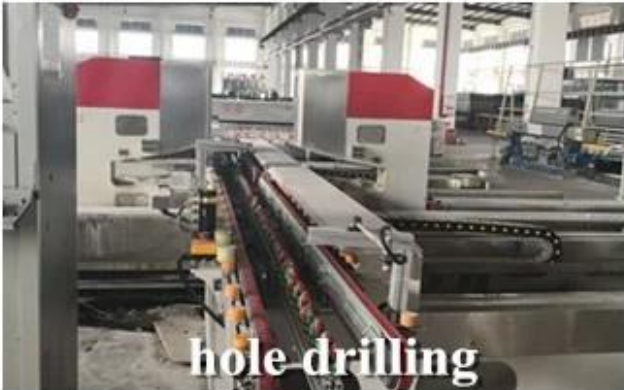

The building glass from JIMY Glass could be for more projects such as Railings/Balustrades.Curtain wall/Facade, Partitions, Showers, Windows and doors,stair treads. Padel court, Our main items are various type tempered glass,laminated glass, double glazing glass with cut size and printed pattern or logo.

How to cooperate with JIMY Glass for your architecture glass order?

Firstly, Please kindly send inquiry to us online or by email to get the quote for your project. We will reply you within 12 Hours.

Secondly, After price and delivery time,payment terms confirmed, we will process the order as the prepayment confirmed.

Finally, Our logistic department will arrange the delivery of your glass on time with the totally inspected glass with safety packing.

Above is the simple explain for your order process, As the serious manufacturer, we are always working hard to make every details better for your glass orders. It is how we could have more and more clients for long terms cooperation.