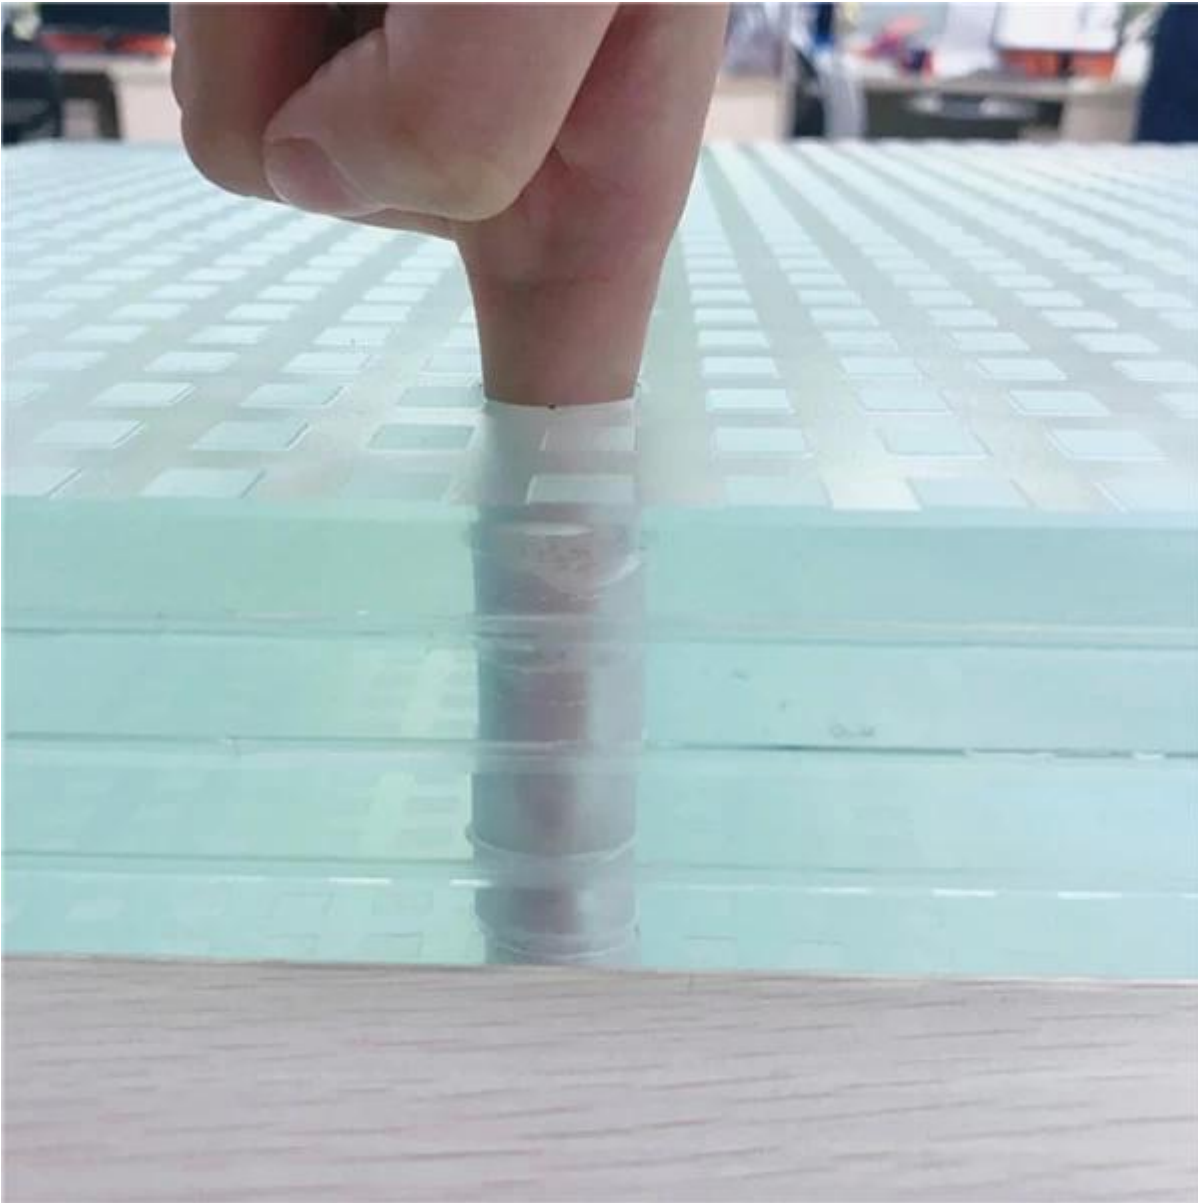

The specifications of safety toughen laminated glass walkway from JIMY Glass

□□

Here we also share with you the interior glass floor and stair treads you may be interested. For various designs, there are the frosted translucent color with slip proof pattern.