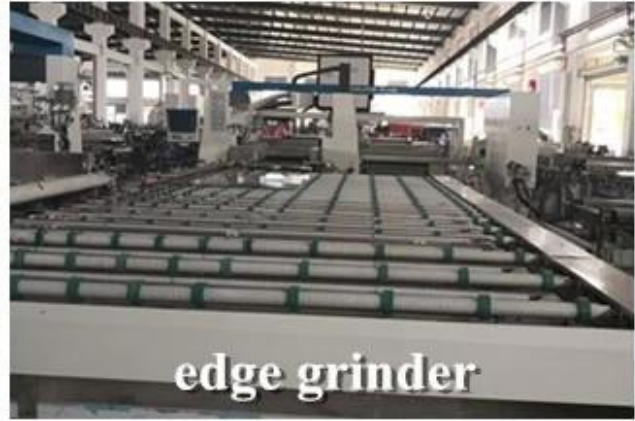

The building glass from JIMY Glass could be for more projects such as Railings/Balustrades.Curtain wall/Facade, Partitions, Showers, Windows and doors,stair treads. Padel court, Our main items are various type tempered glass,laminated glass, double glazing glass with cut size and printed pattern or logo.

How to cooperate with JIMY Glass for your architecture glass order?

Firstly, Please kindly send inquiry to us online or by email to get the quote for your project. We will reply you within 12 Hours.

Secondly, After price and delivery time,payment terms confirmed, we will process the order as the prepayment confirmed.

Finally, Our logistic department will arrange the delivery of your glass on time with the totally inspected glass with safety packing.

Above is the simple explain for your order process, As the serious manufacturer, we are always working hard to make every details better for your glass orders. It is how we could have more and more clients for long terms cooperation.